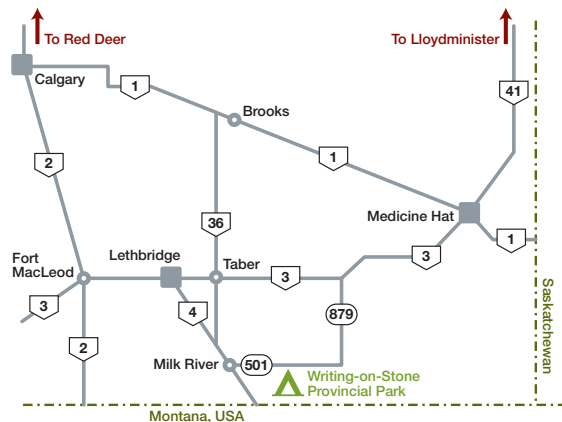

Home on the Range

Writing-on-Stone is home to a number of significant bird species. Some birds, such as the Rufous-sided Towhee and Rock Wren, are scarce in Alberta, but common in the Park. Yellow-breasted Chats and Black-headed Grosbeaks are at the northern limit of their range. The Ferruginous hawk, one of Canada's threatened species, is also occasionally seen at Writing-on-Stone.

Protected Habitats

By protecting important bird habitats, the significance of Writing-on-Stone goes beyond a long list of birds. The hoodoos and cliffs found in the Archaeological Preserve provide critical undisturbed nesting areas for birds of prey. The riparian habitat, where many of the Park's birds nest and feed, is now a threatened environment on the prairies. The upland prairie of the Park is home to many birds typical of the grasslands, but this habitat is also disappearing fast. We must ensure that these habitats, both in the Park and throughout the prairies, continue to be protected in the future.

Contact

Information and Visitor Centre
Writing-on-Stone Provincial Park
Box 297
Milk River, Alberta,
T0K 1M0
Phone: (403) 647-2364

Campsite Reservations
Web: reserve.albertaparks.ca
Phone: 1-877-537-2757

General Provincial Park Information
Web: albertaparks.ca
Toll Free: 1-866-427-3582
Phone: (780) 427-3582

Fire Bans in Alberta
Web: albertafirebans.ca

Emergency (Police, Fire, Ambulance)
Phone: 911