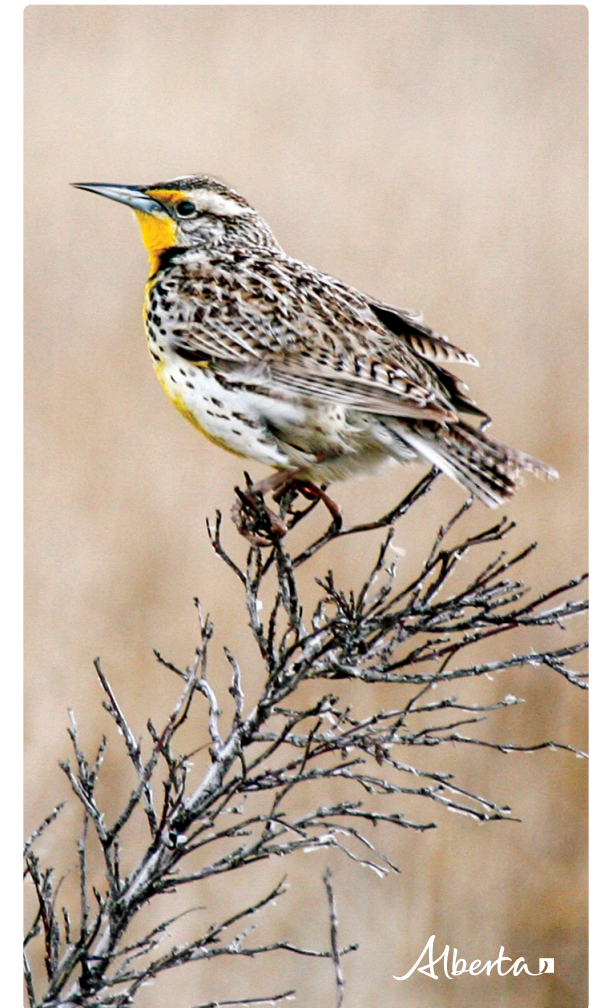

Birding

Writing-on-Stone Provincial Park