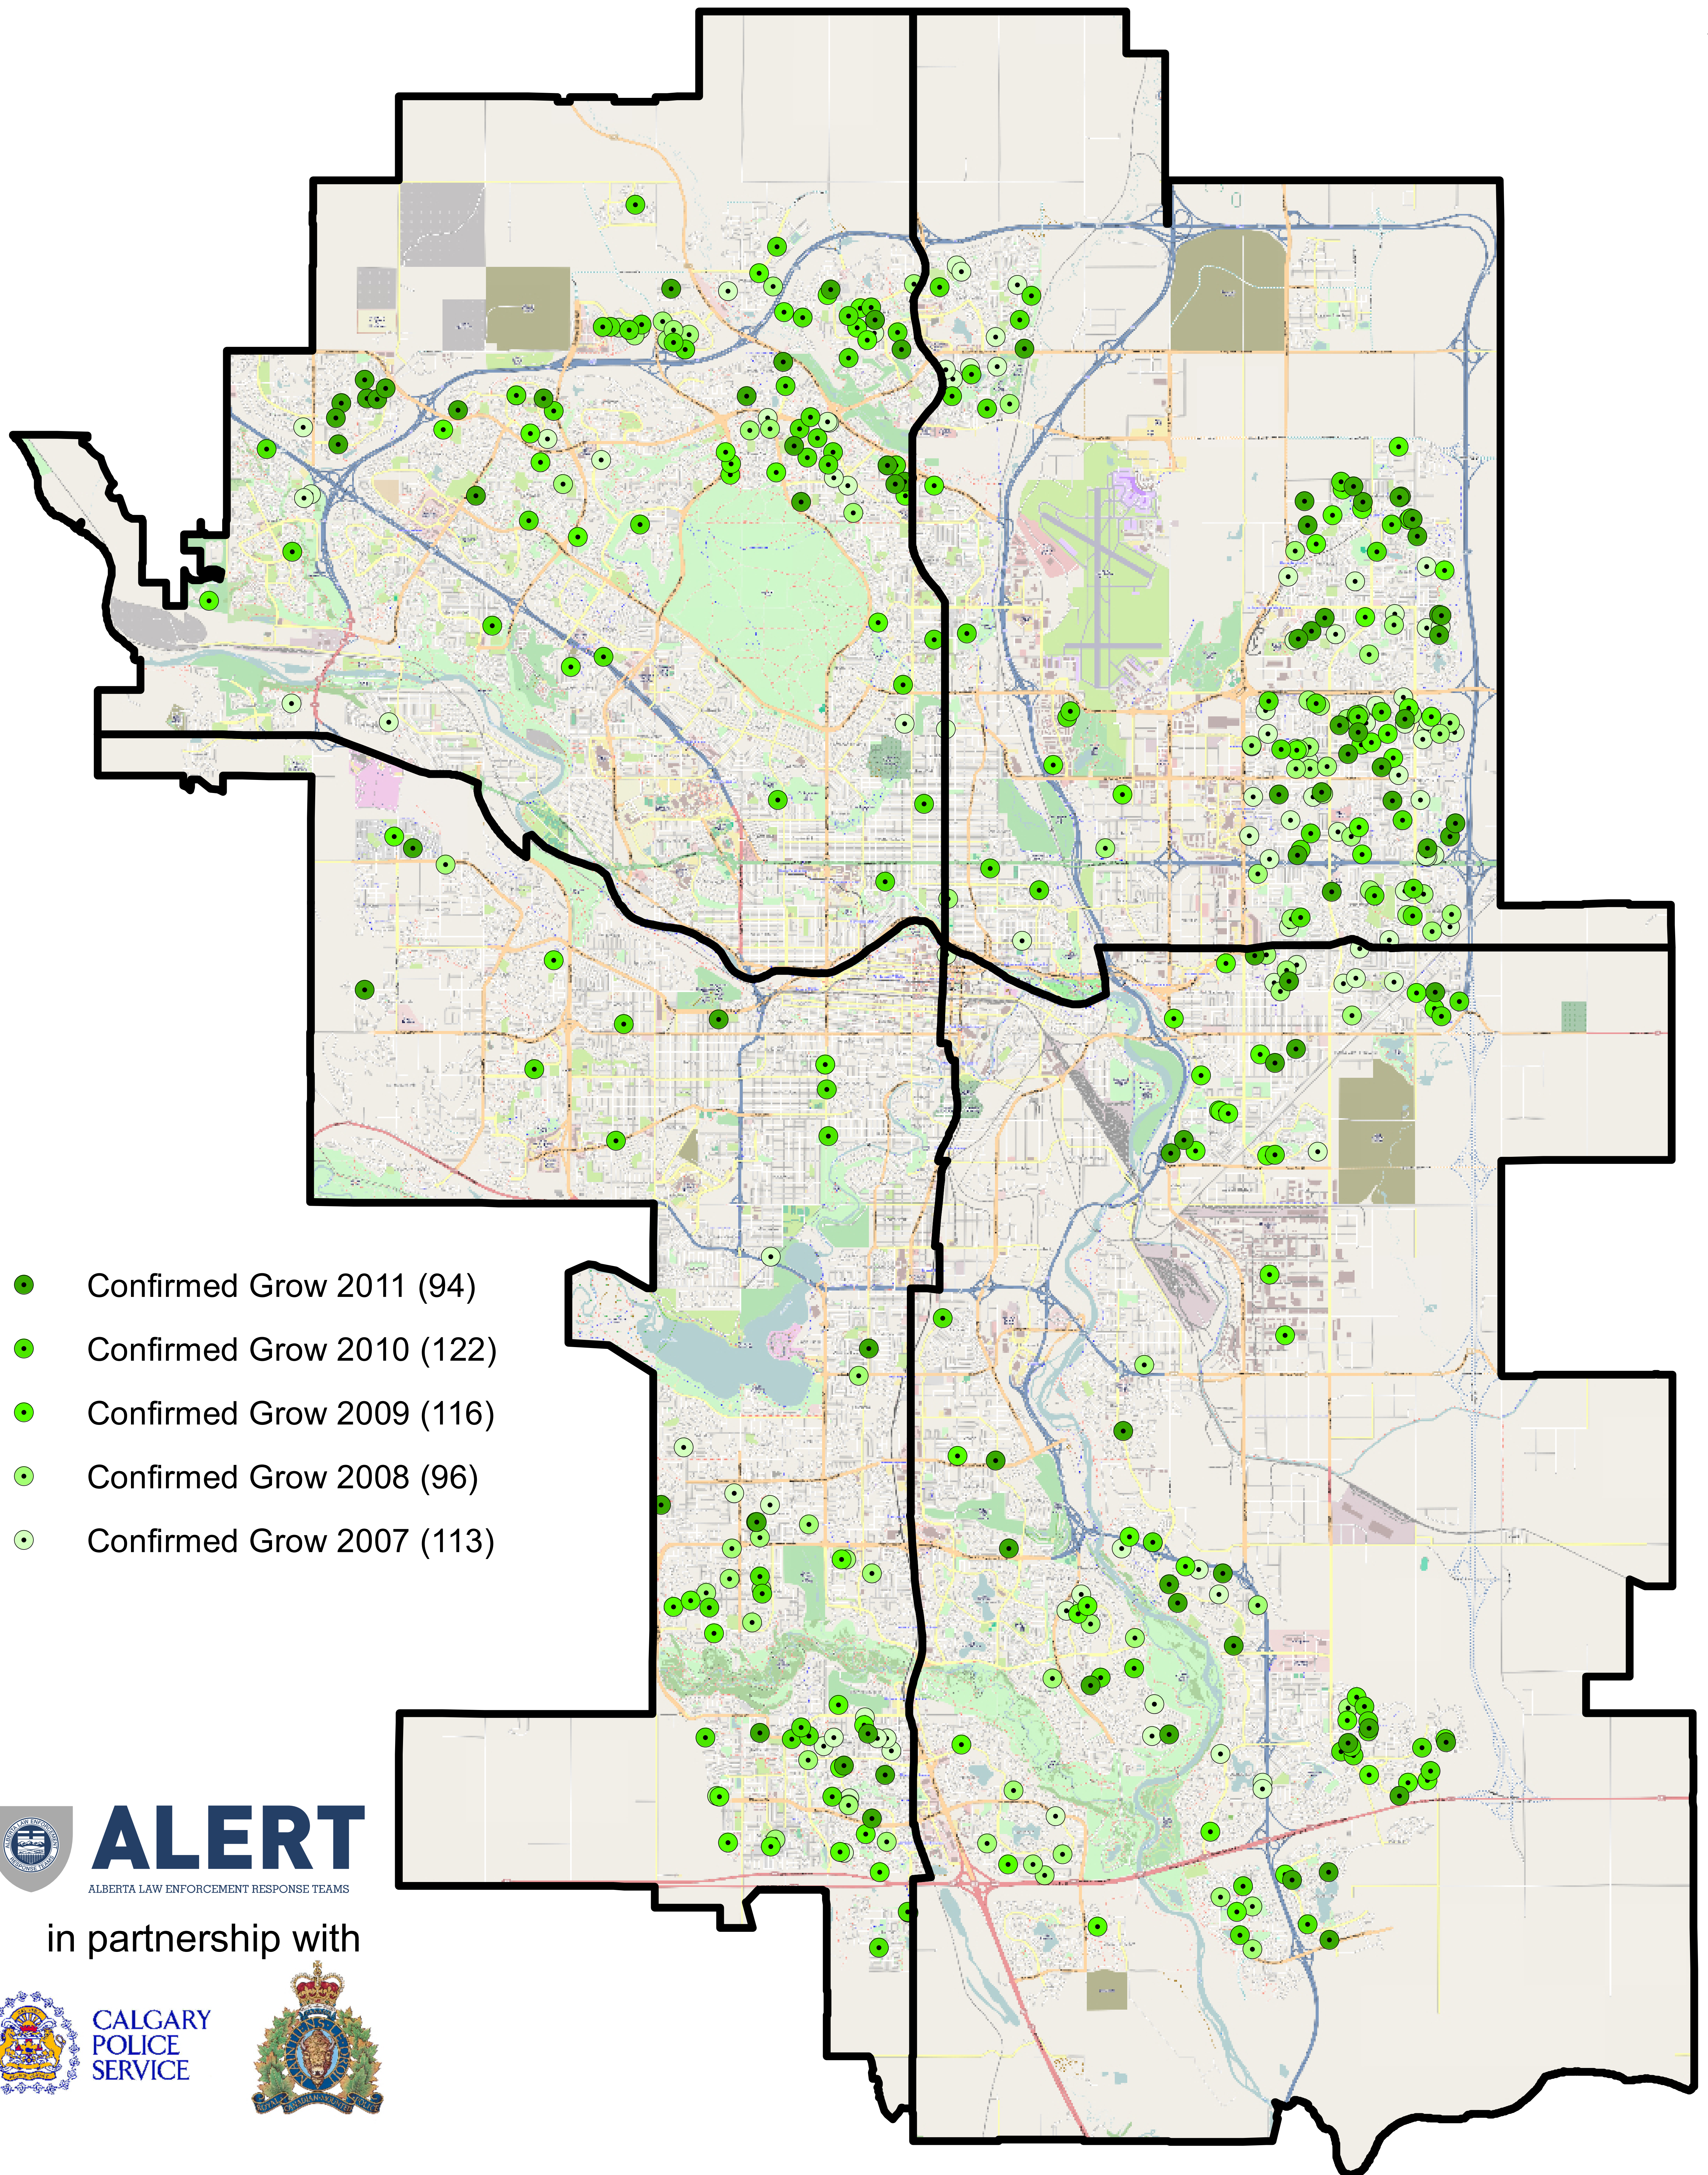

City of Calgary Confirmed Grow Ops 2007 - 2011

- Confirmed Grow 2011 (94)
- Confirmed Grow 2010 (122)
- Confirmed Grow 2009 (116)
- Confirmed Grow 2008 (96)
- Confirmed Grow 2007 (113)

in partnership with

CALGARY
POLICE
SERVICE