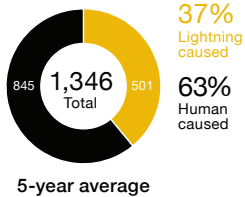

704 wildfires