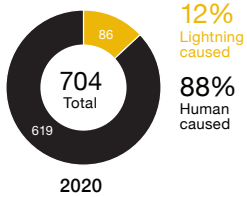

704 wildfires