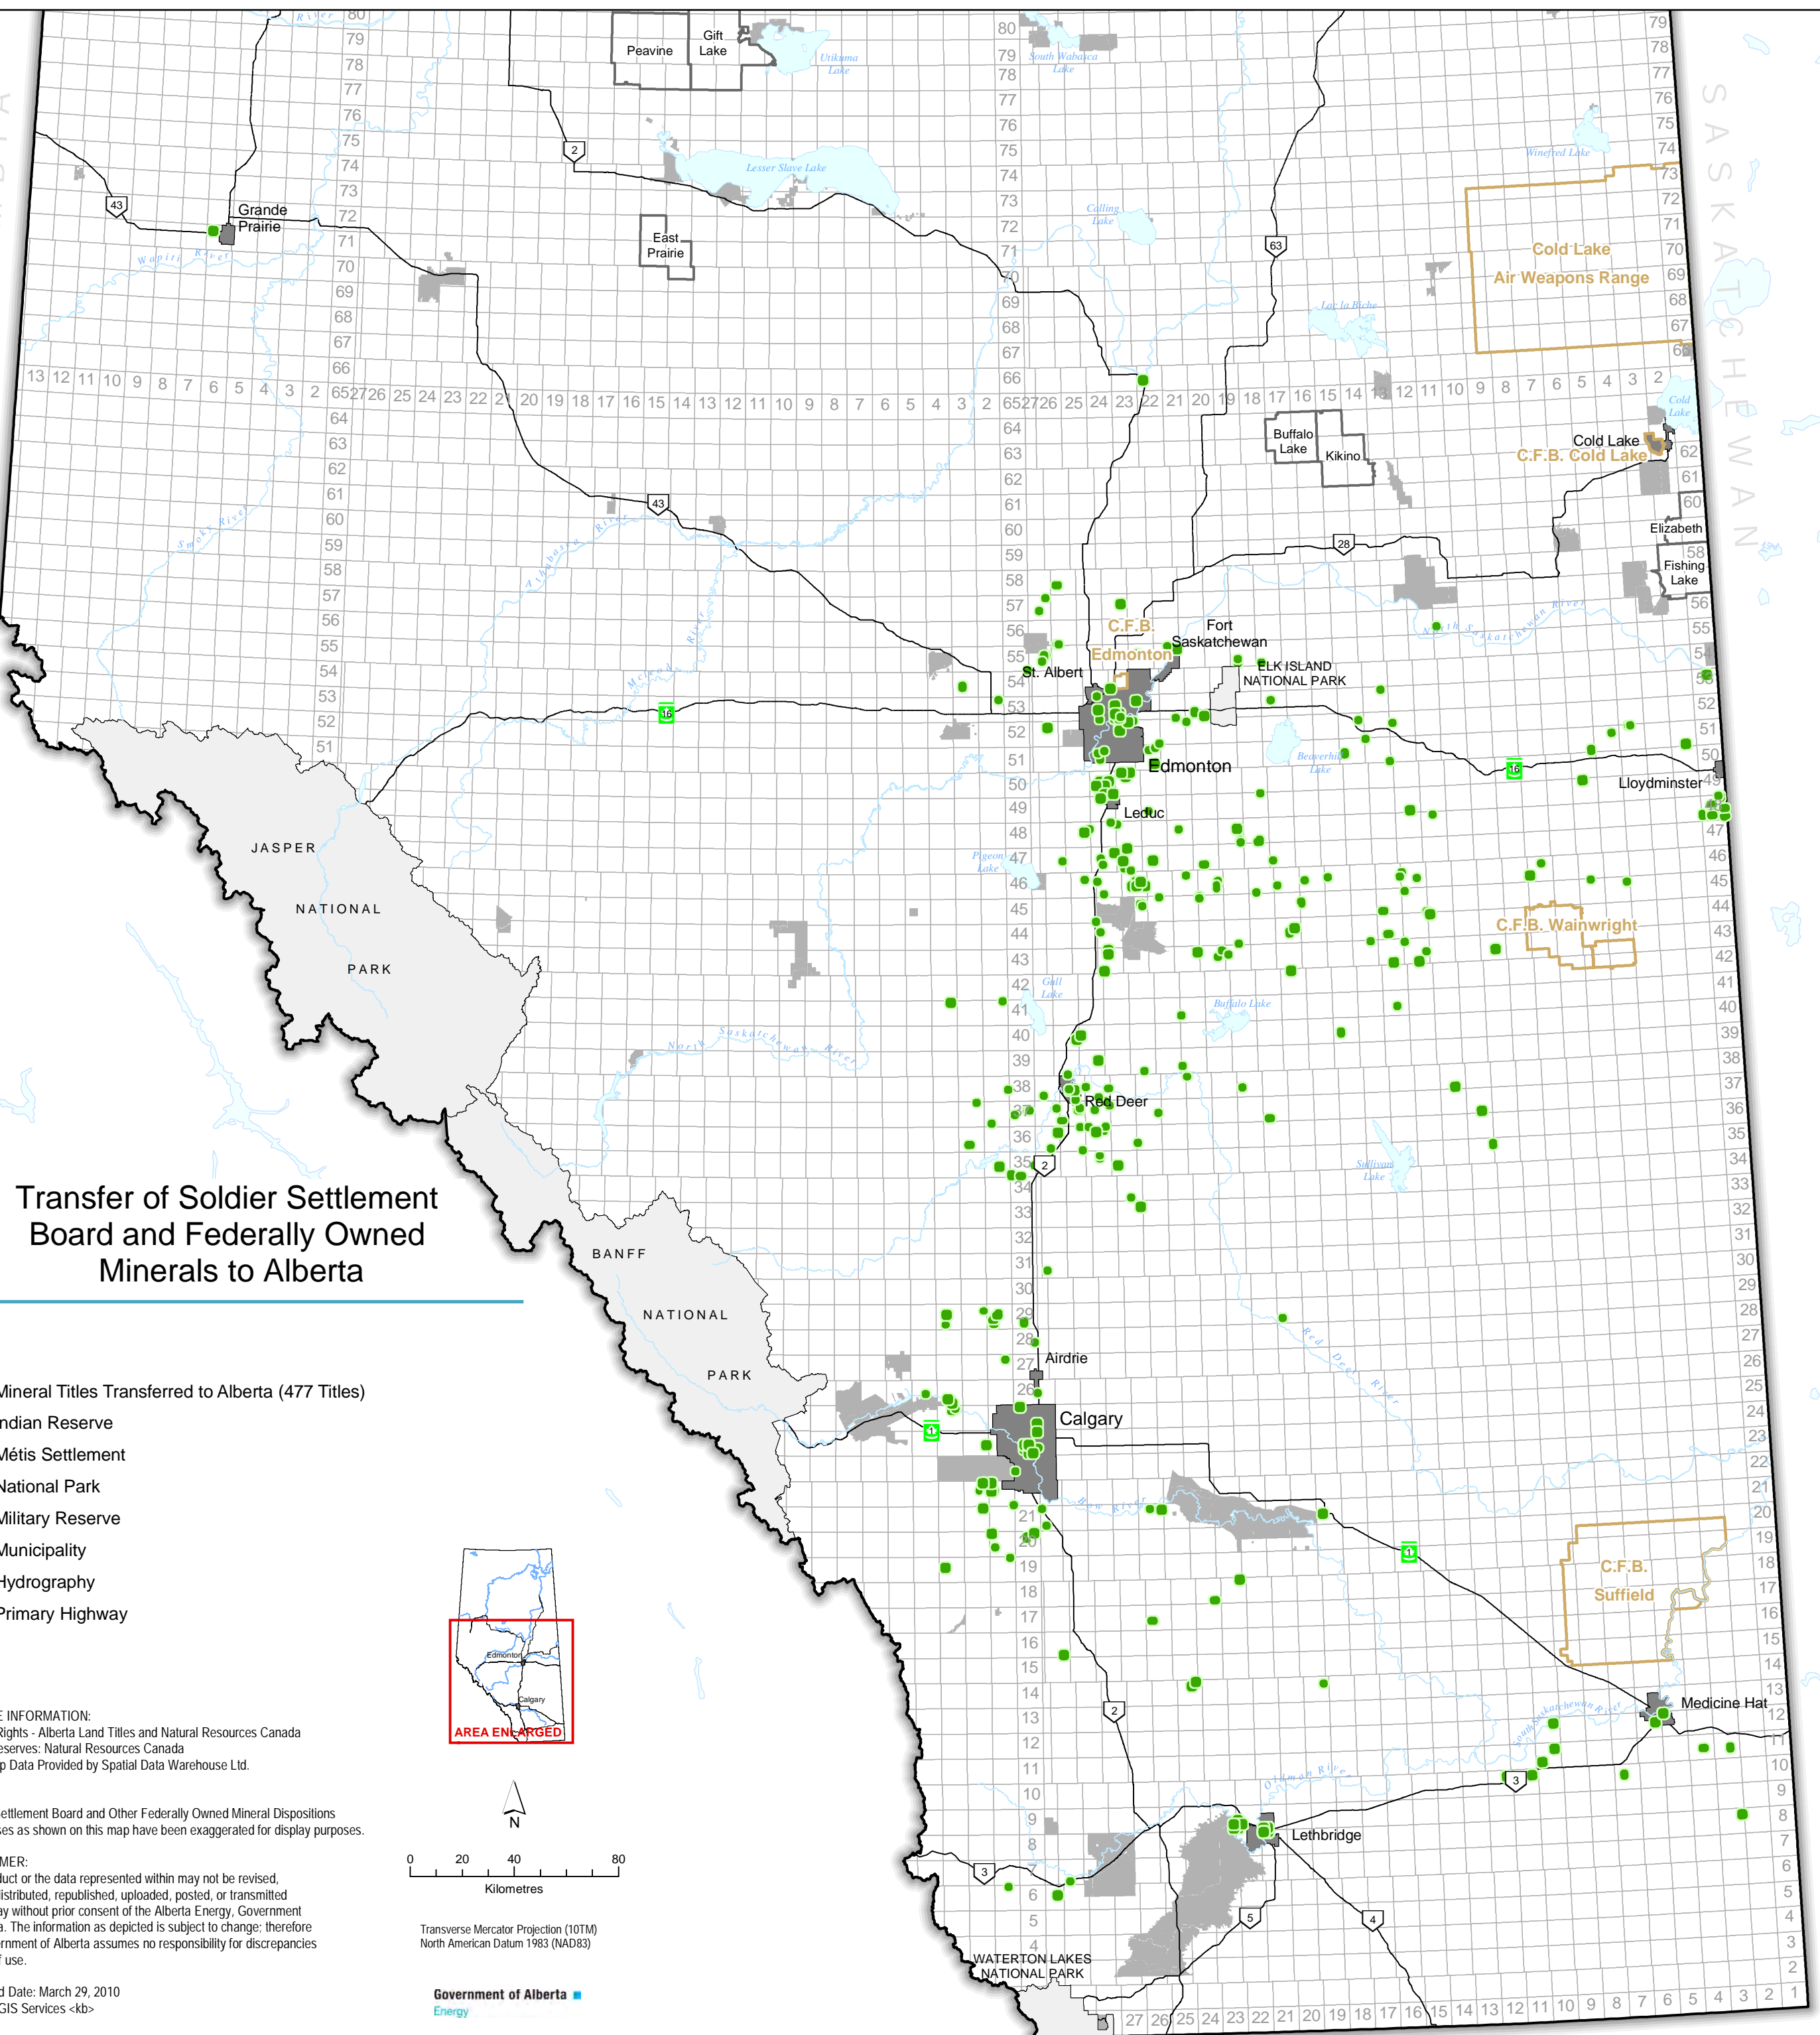

BRITISH COLUMBIA

SASKATCHEWAN

Transfer of Soldier Settlement Board and Federally Owned Minerals to Alberta

- Mineral Titles Transferred to Alberta (477 Titles)
- Indian Reserve
- Métis Settlement
- National Park
- Military Reserve
- Municipality
- ~ Hydrography
- Primary Highway

SOURCE INFORMATION:
Mineral Rights - Alberta Land Titles and Natural Resources Canada
Indian Reserves: Natural Resources Canada
Base Map Data Provided by Spatial Data Warehouse Ltd.

NOTE:
Soldier Settlement Board and Other Federally Owned Mineral Dispositions and Leases as shown on this map have been exaggerated for display purposes.

DISCLAIMER:
This product or the data represented within may not be revised, copied, distributed, republished, uploaded, posted, or transmitted in any way without prior consent of the Alberta Energy, Government of Alberta. The information as depicted is subject to change; therefore the Government of Alberta assumes no responsibility for discrepancies at time of use.

Published Date: March 29, 2010
Author: GIS Services <kb>

Government of Alberta
Energy