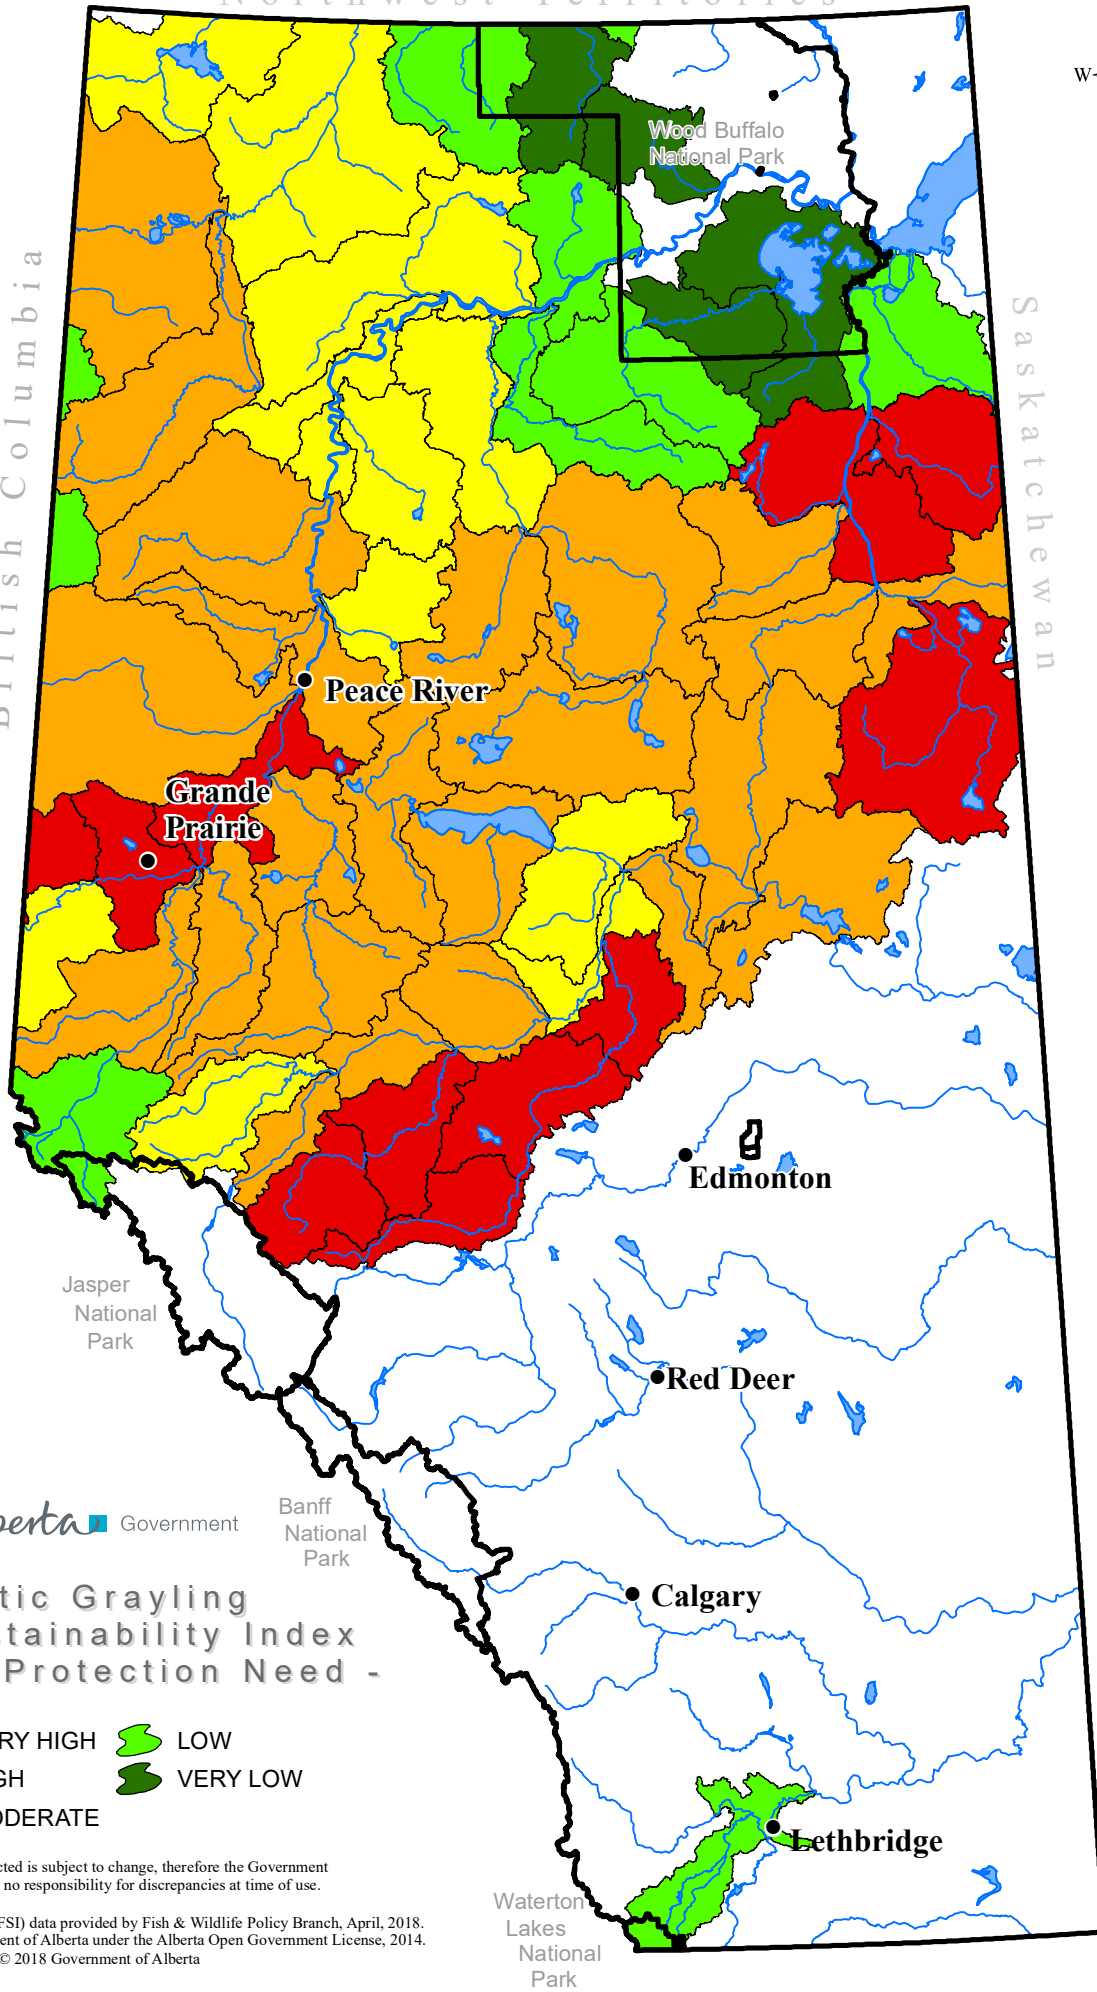

British Columbia

Saskatchewan

Alberta Government

Banff National Park

Arctic Grayling Fish Sustainability Index - Habitat Protection Need -

- VERY HIGH
- HIGH
- MODERATE
- LOW
- VERY LOW

Information as depicted is subject to change, therefore the Government of Alberta assumes no responsibility for discrepancies at time of use.

Waterton Lakes National Park