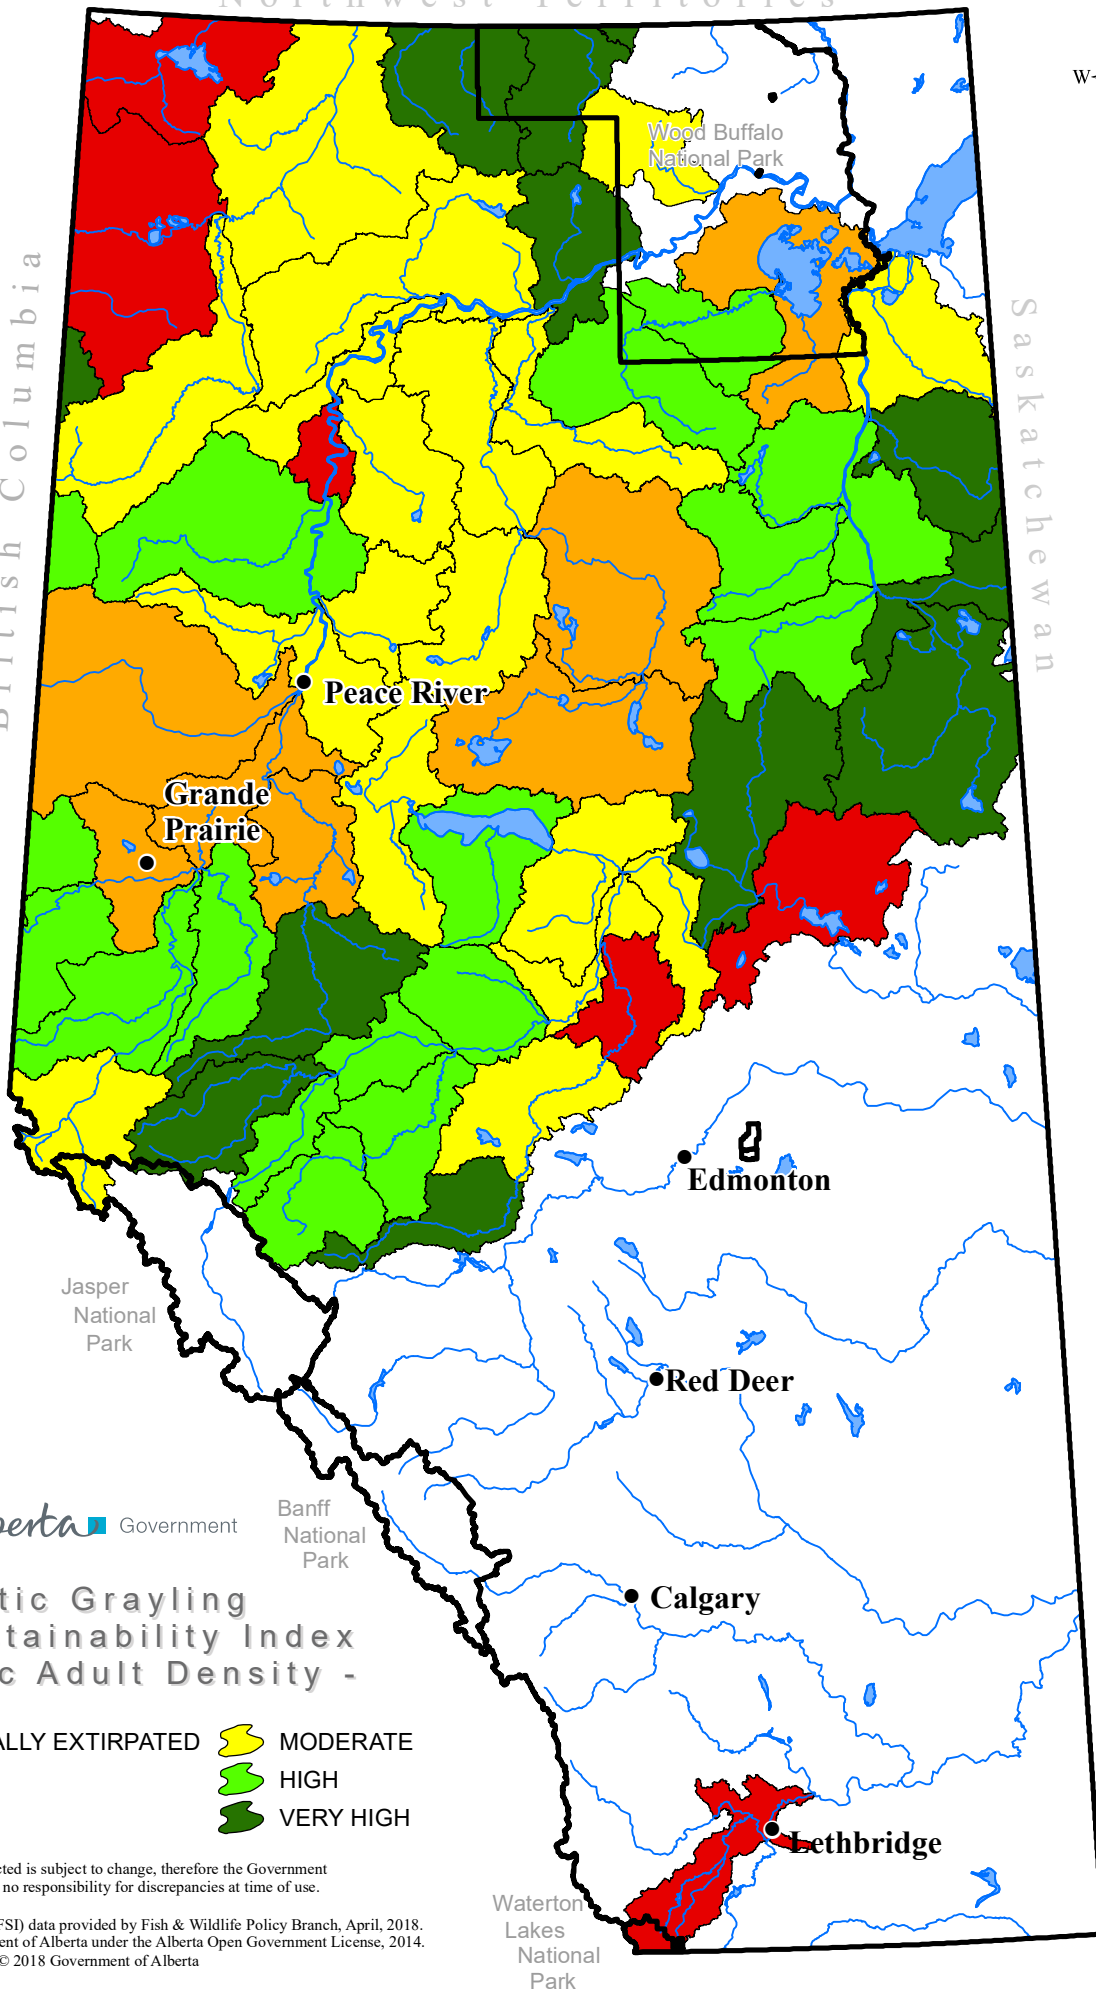

British Columbia

Saskatchewan

Alberta Government

Banff National Park

Arctic Grayling Fish Sustainability Index - Historic Adult Density -

-  FUNCTIONALLY EXTIRPATED
-  VERY LOW
-  LOW
-  MODERATE
-  HIGH
-  VERY HIGH

Information as depicted is subject to change, therefore the Government of Alberta assumes no responsibility for discrepancies at time of use.

Waterton Lakes National Park