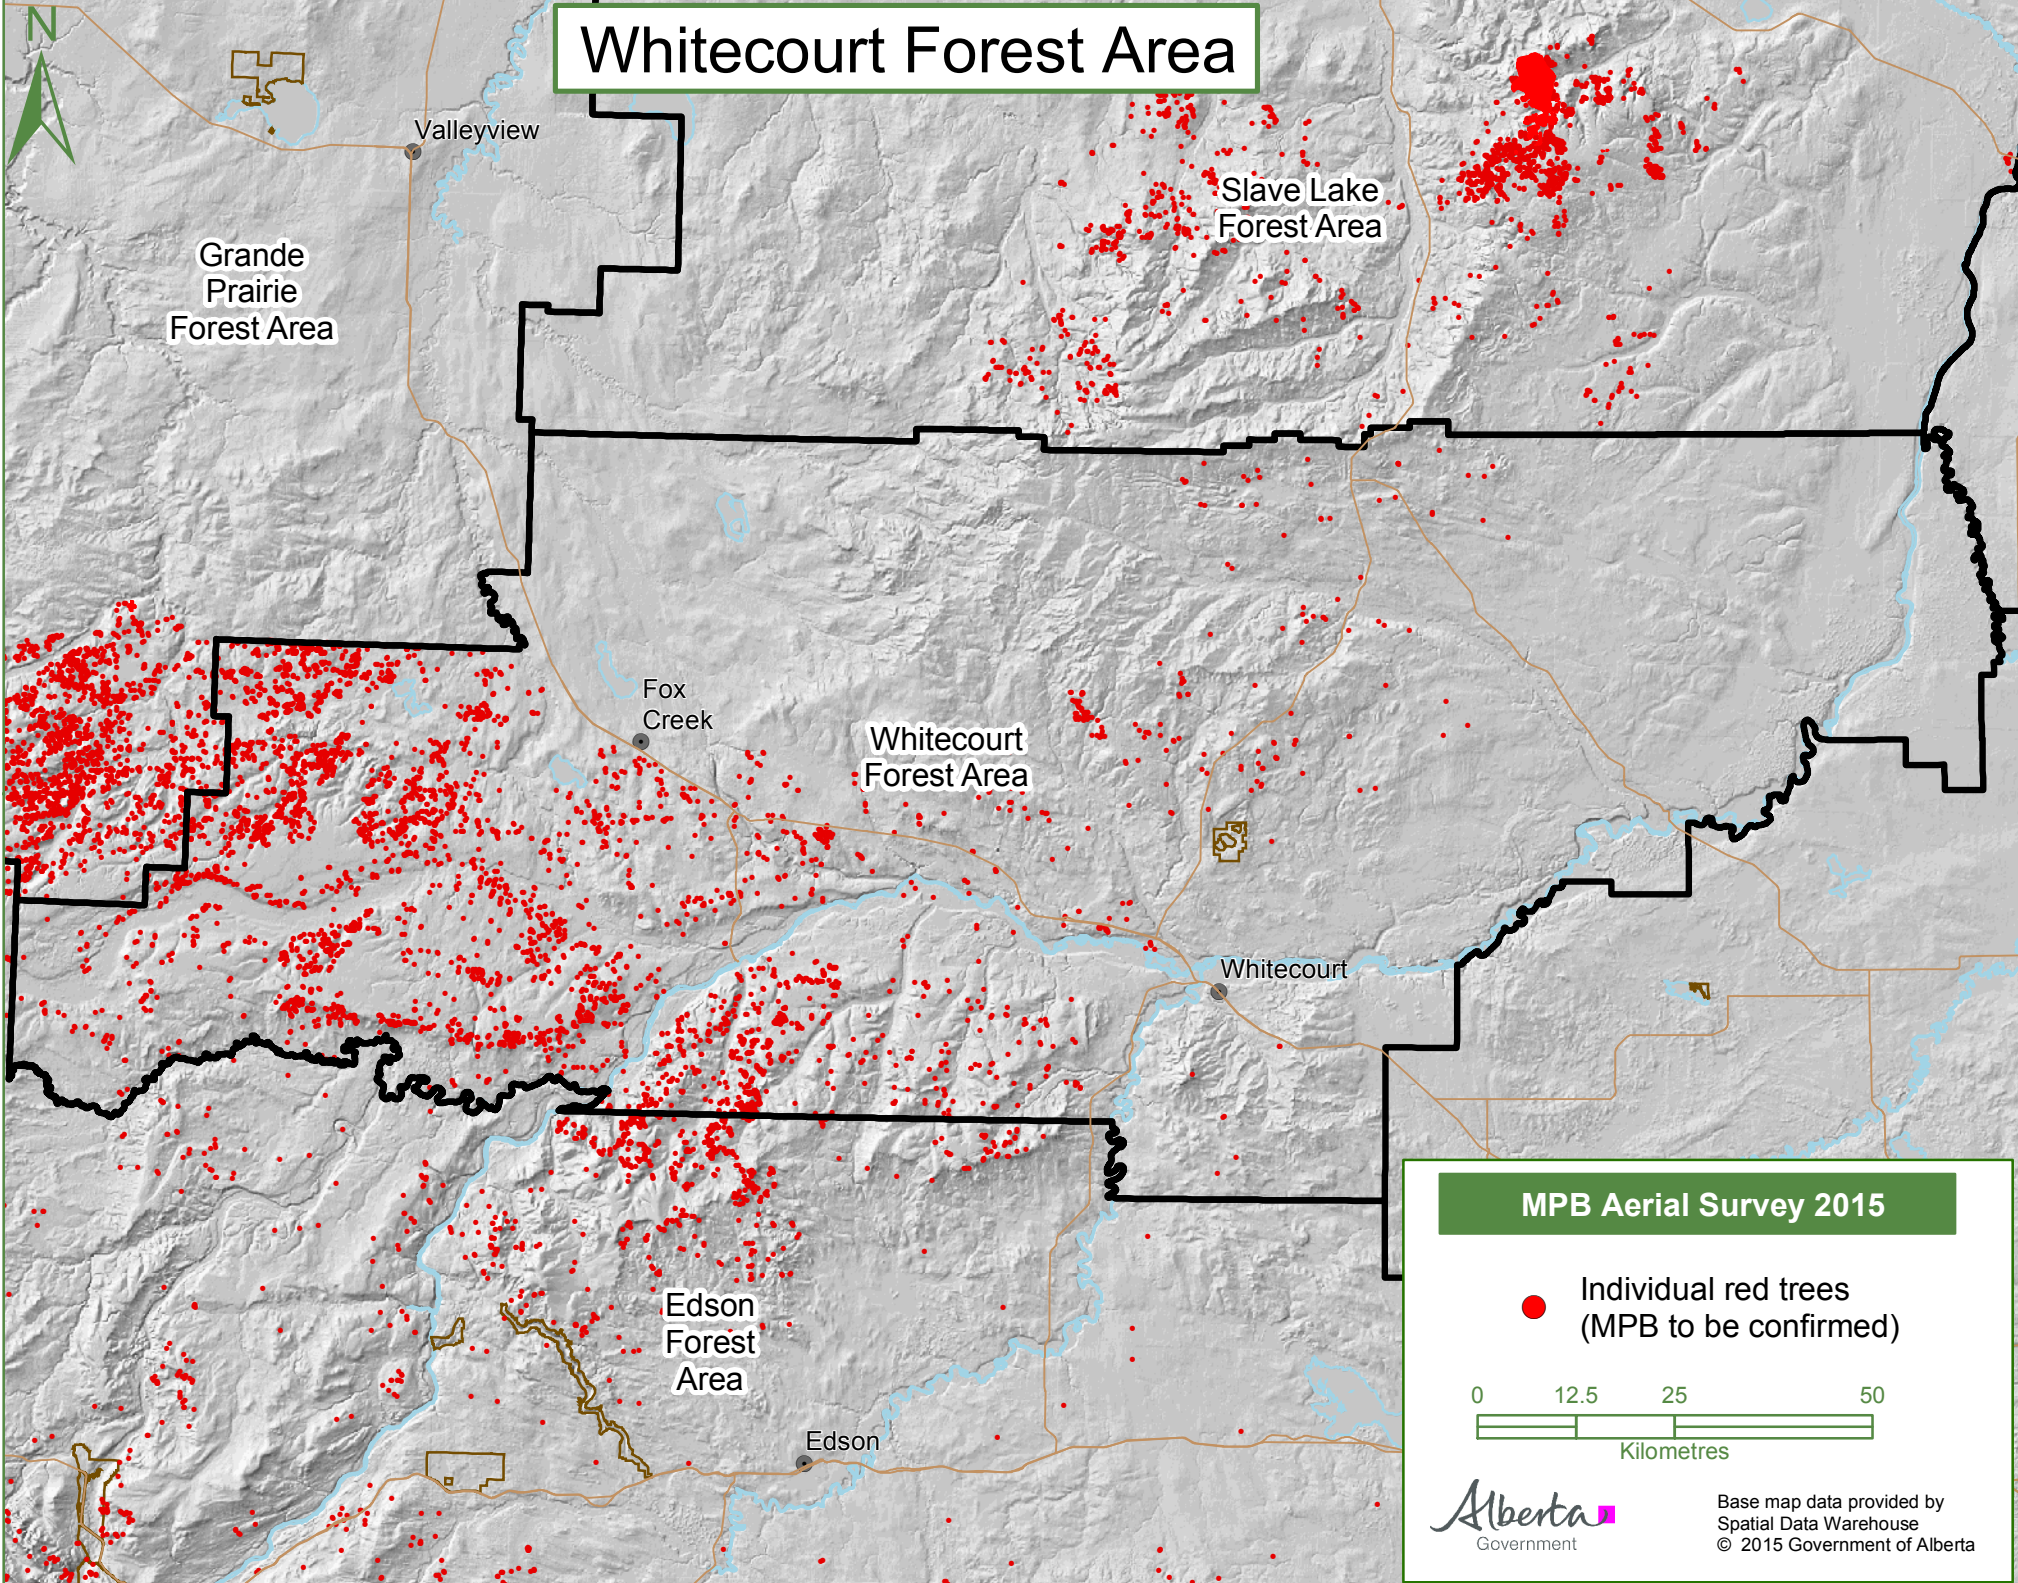

# Whitecourt Forest Area

Grande  
Prairie  
Forest Area

Valleyview

Slave Lake  
Forest Area

Fox  
Creek

Whitecourt  
Forest Area

Whitecourt

Edson  
Forest  
Area

Edson

## MPB Aerial Survey 2015

● Individual red trees  
(MPB to be confirmed)

Alberta  
Government

Base map data provided by  
Spatial Data Warehouse  
© 2015 Government of Alberta