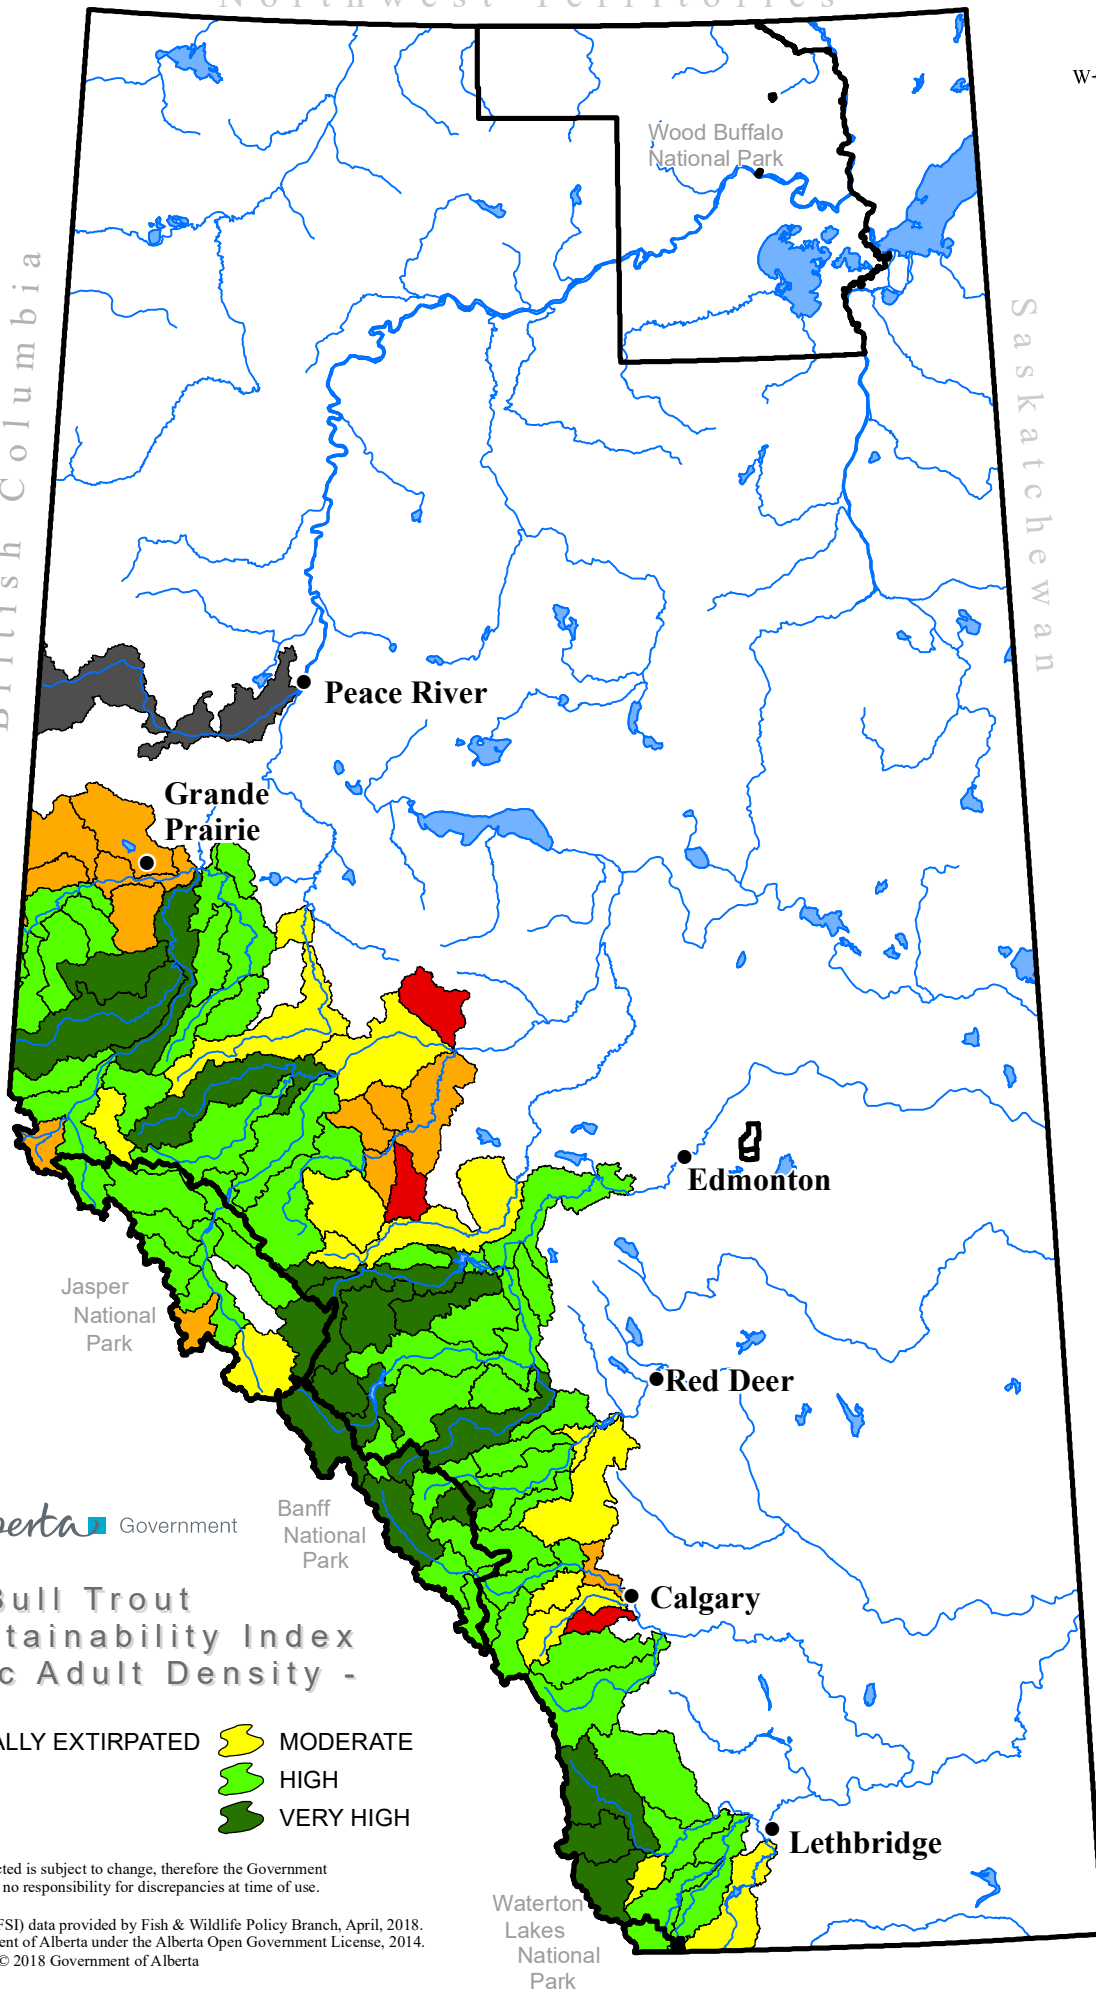

British Columbia

Saskatchewan

Alberta Government

Banff National Park

### Bull Trout Fish Sustainability Index - Historic Adult Density -

-  FUNCTIONALLY EXTIRPATED
-  VERY LOW
-  LOW
-  MODERATE
-  HIGH
-  VERY HIGH

Information as depicted is subject to change, therefore the Government of Alberta assumes no responsibility for discrepancies at time of use.

Waterton Lakes National Park