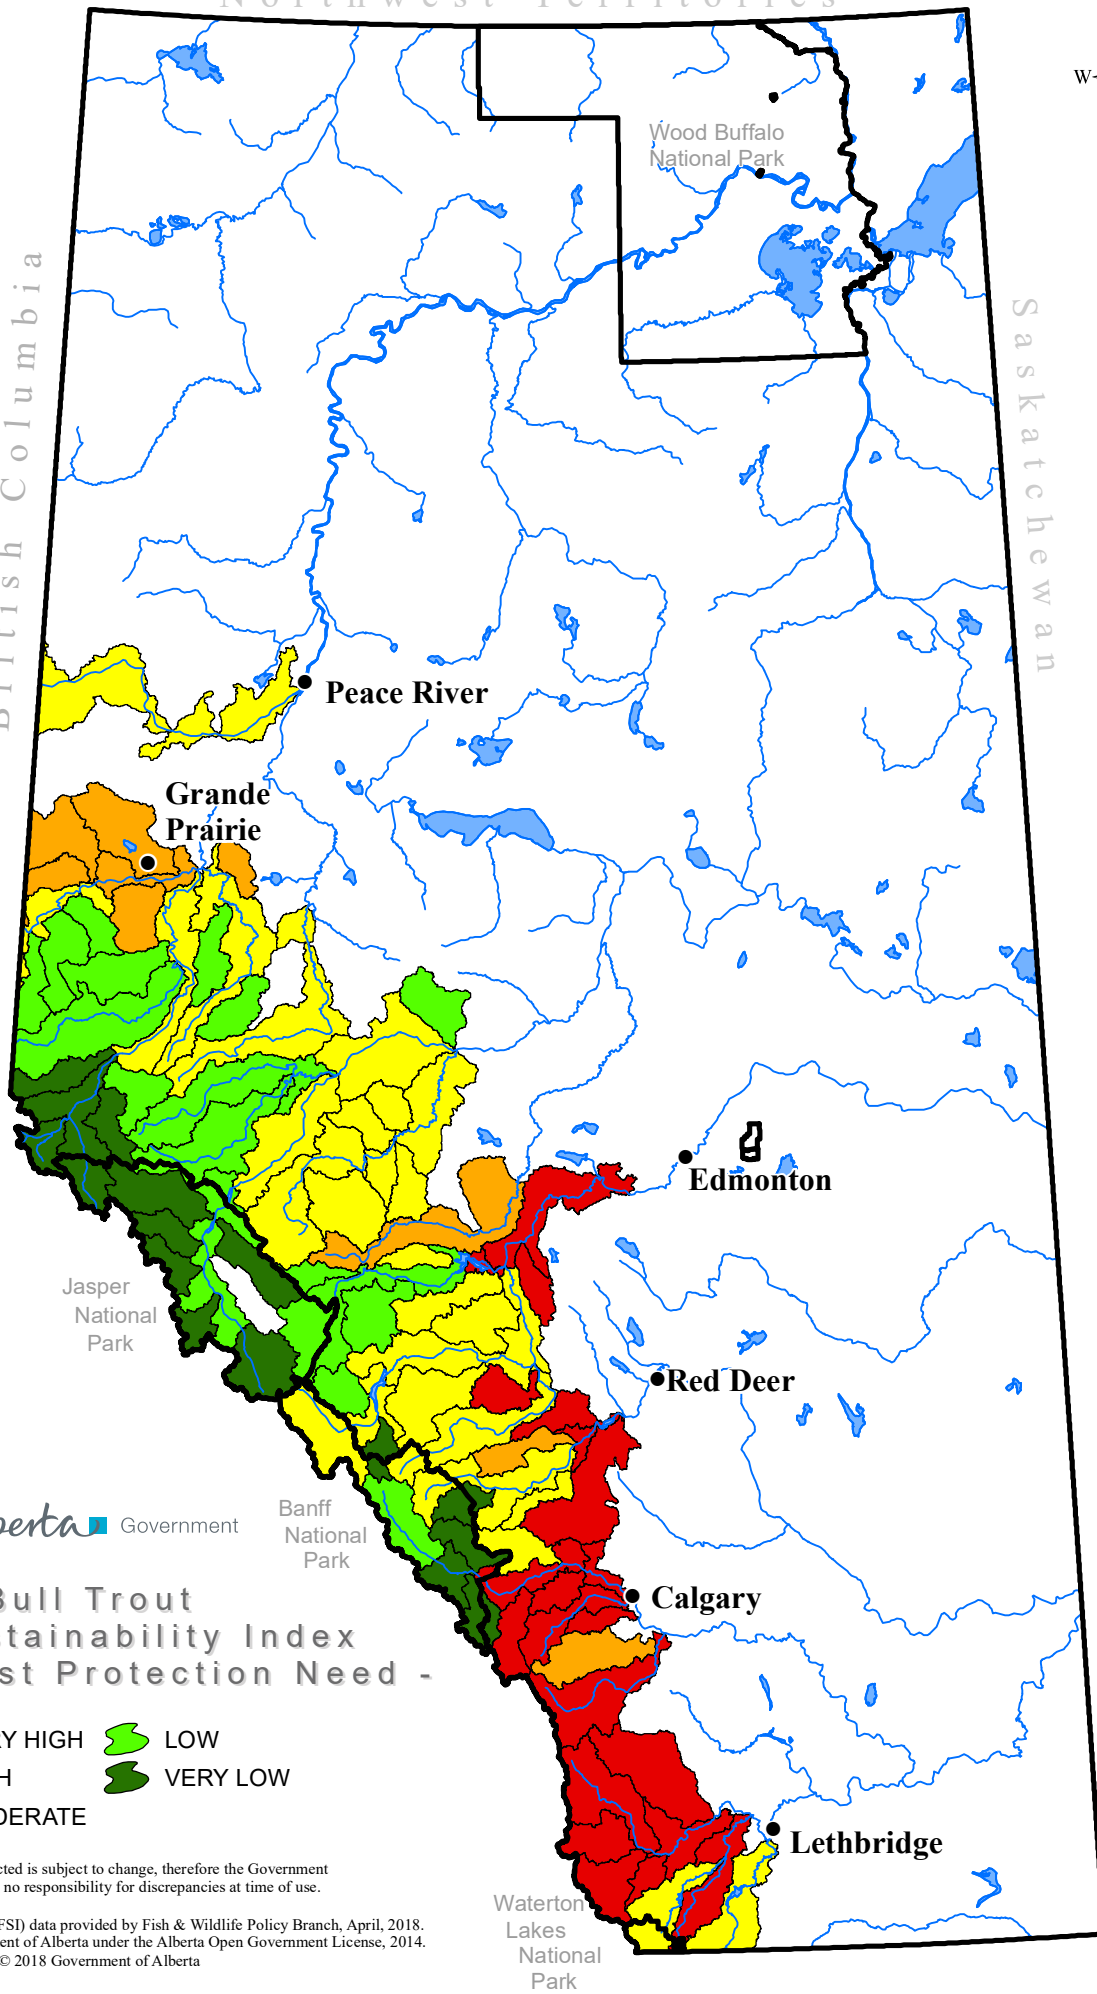

British Columbia

Saskatchewan

Alberta Government

Banff National Park

Bull Trout Fish Sustainability Index - Overharvest Protection Need -

- VERY HIGH
- HIGH
- MODERATE
- LOW
- VERY LOW

Information as depicted is subject to change, therefore the Government of Alberta assumes no responsibility for discrepancies at time of use.

Waterton Lakes National Park