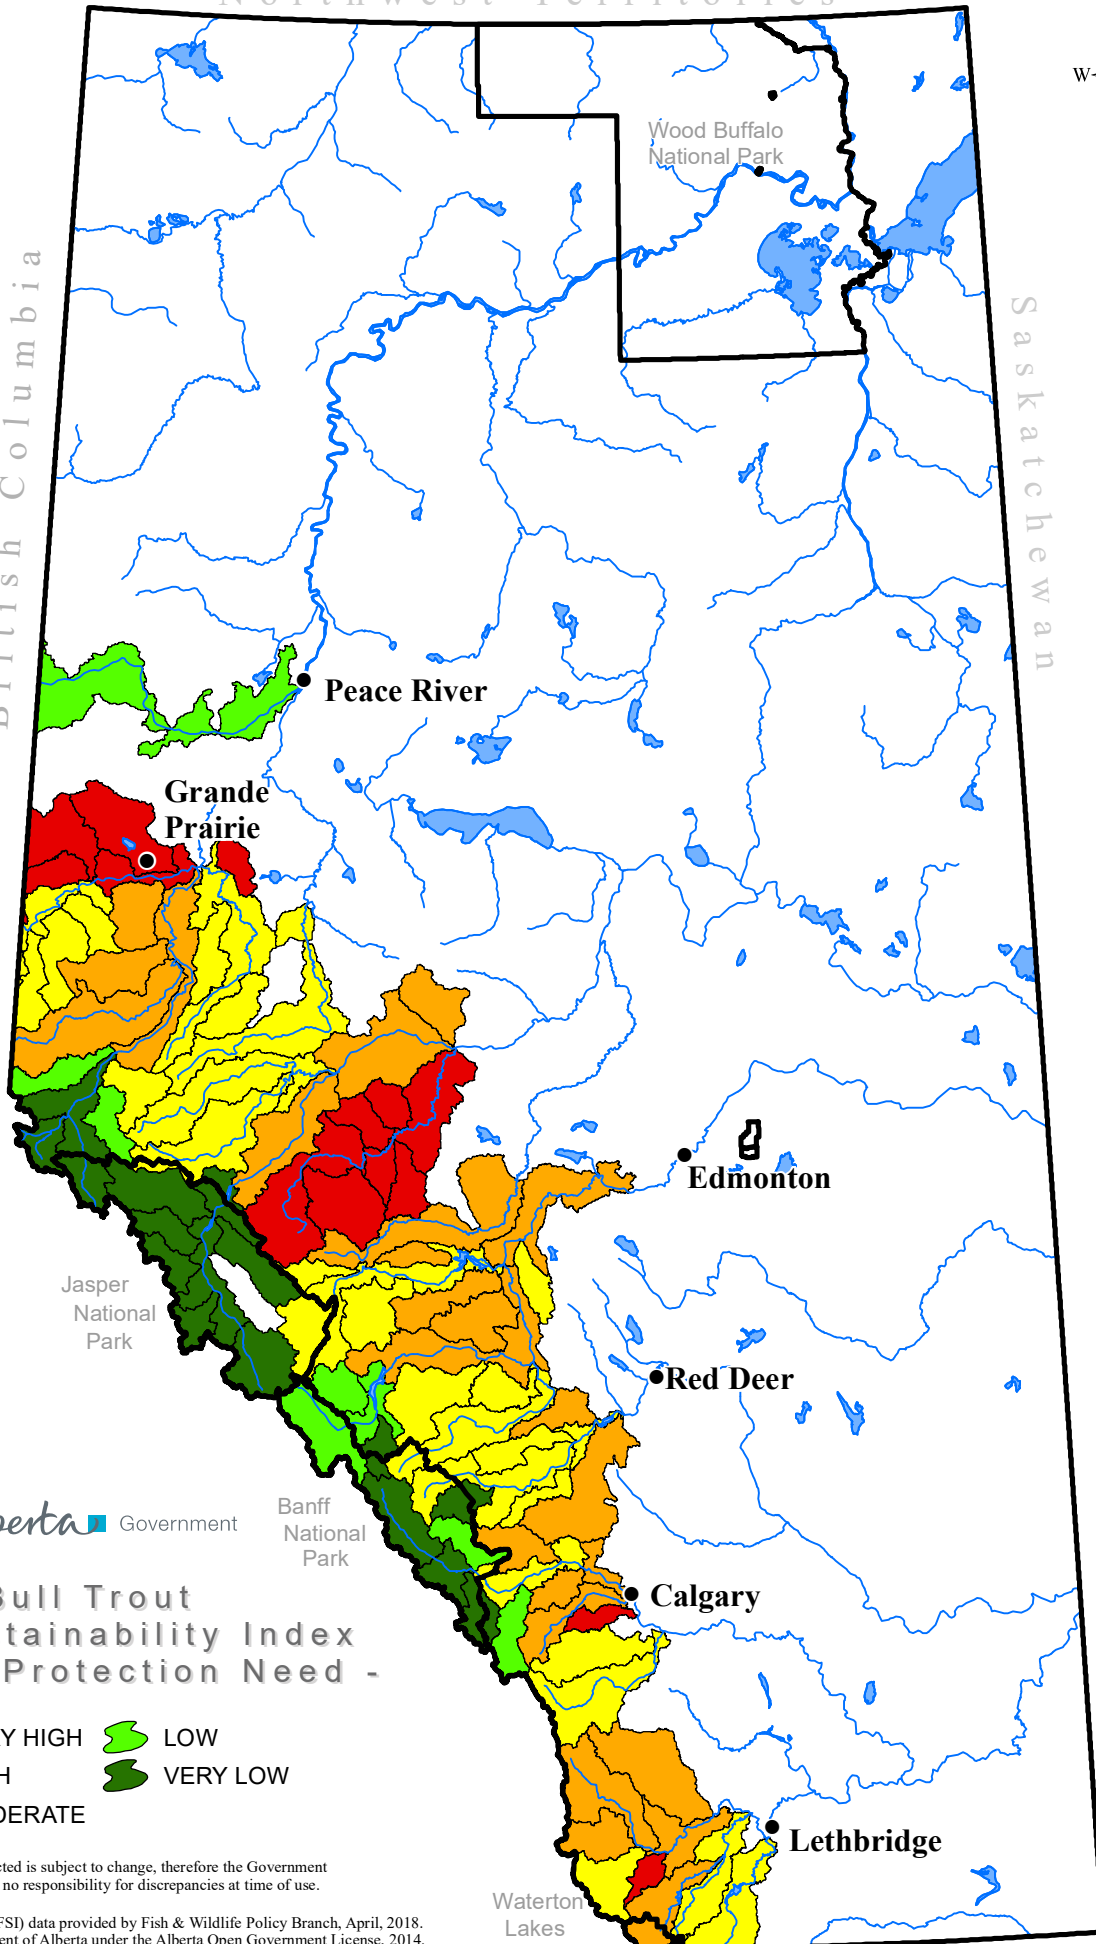

British Columbia

Saskatchewan

Alberta Government

Banff National Park

Bull Trout Fish Sustainability Index - Habitat Protection Need -

- VERY HIGH
- HIGH
- MODERATE
- LOW
- VERY LOW

Information as depicted is subject to change, therefore the Government of Alberta assumes no responsibility for discrepancies at time of use.

Waterton Lakes National Park