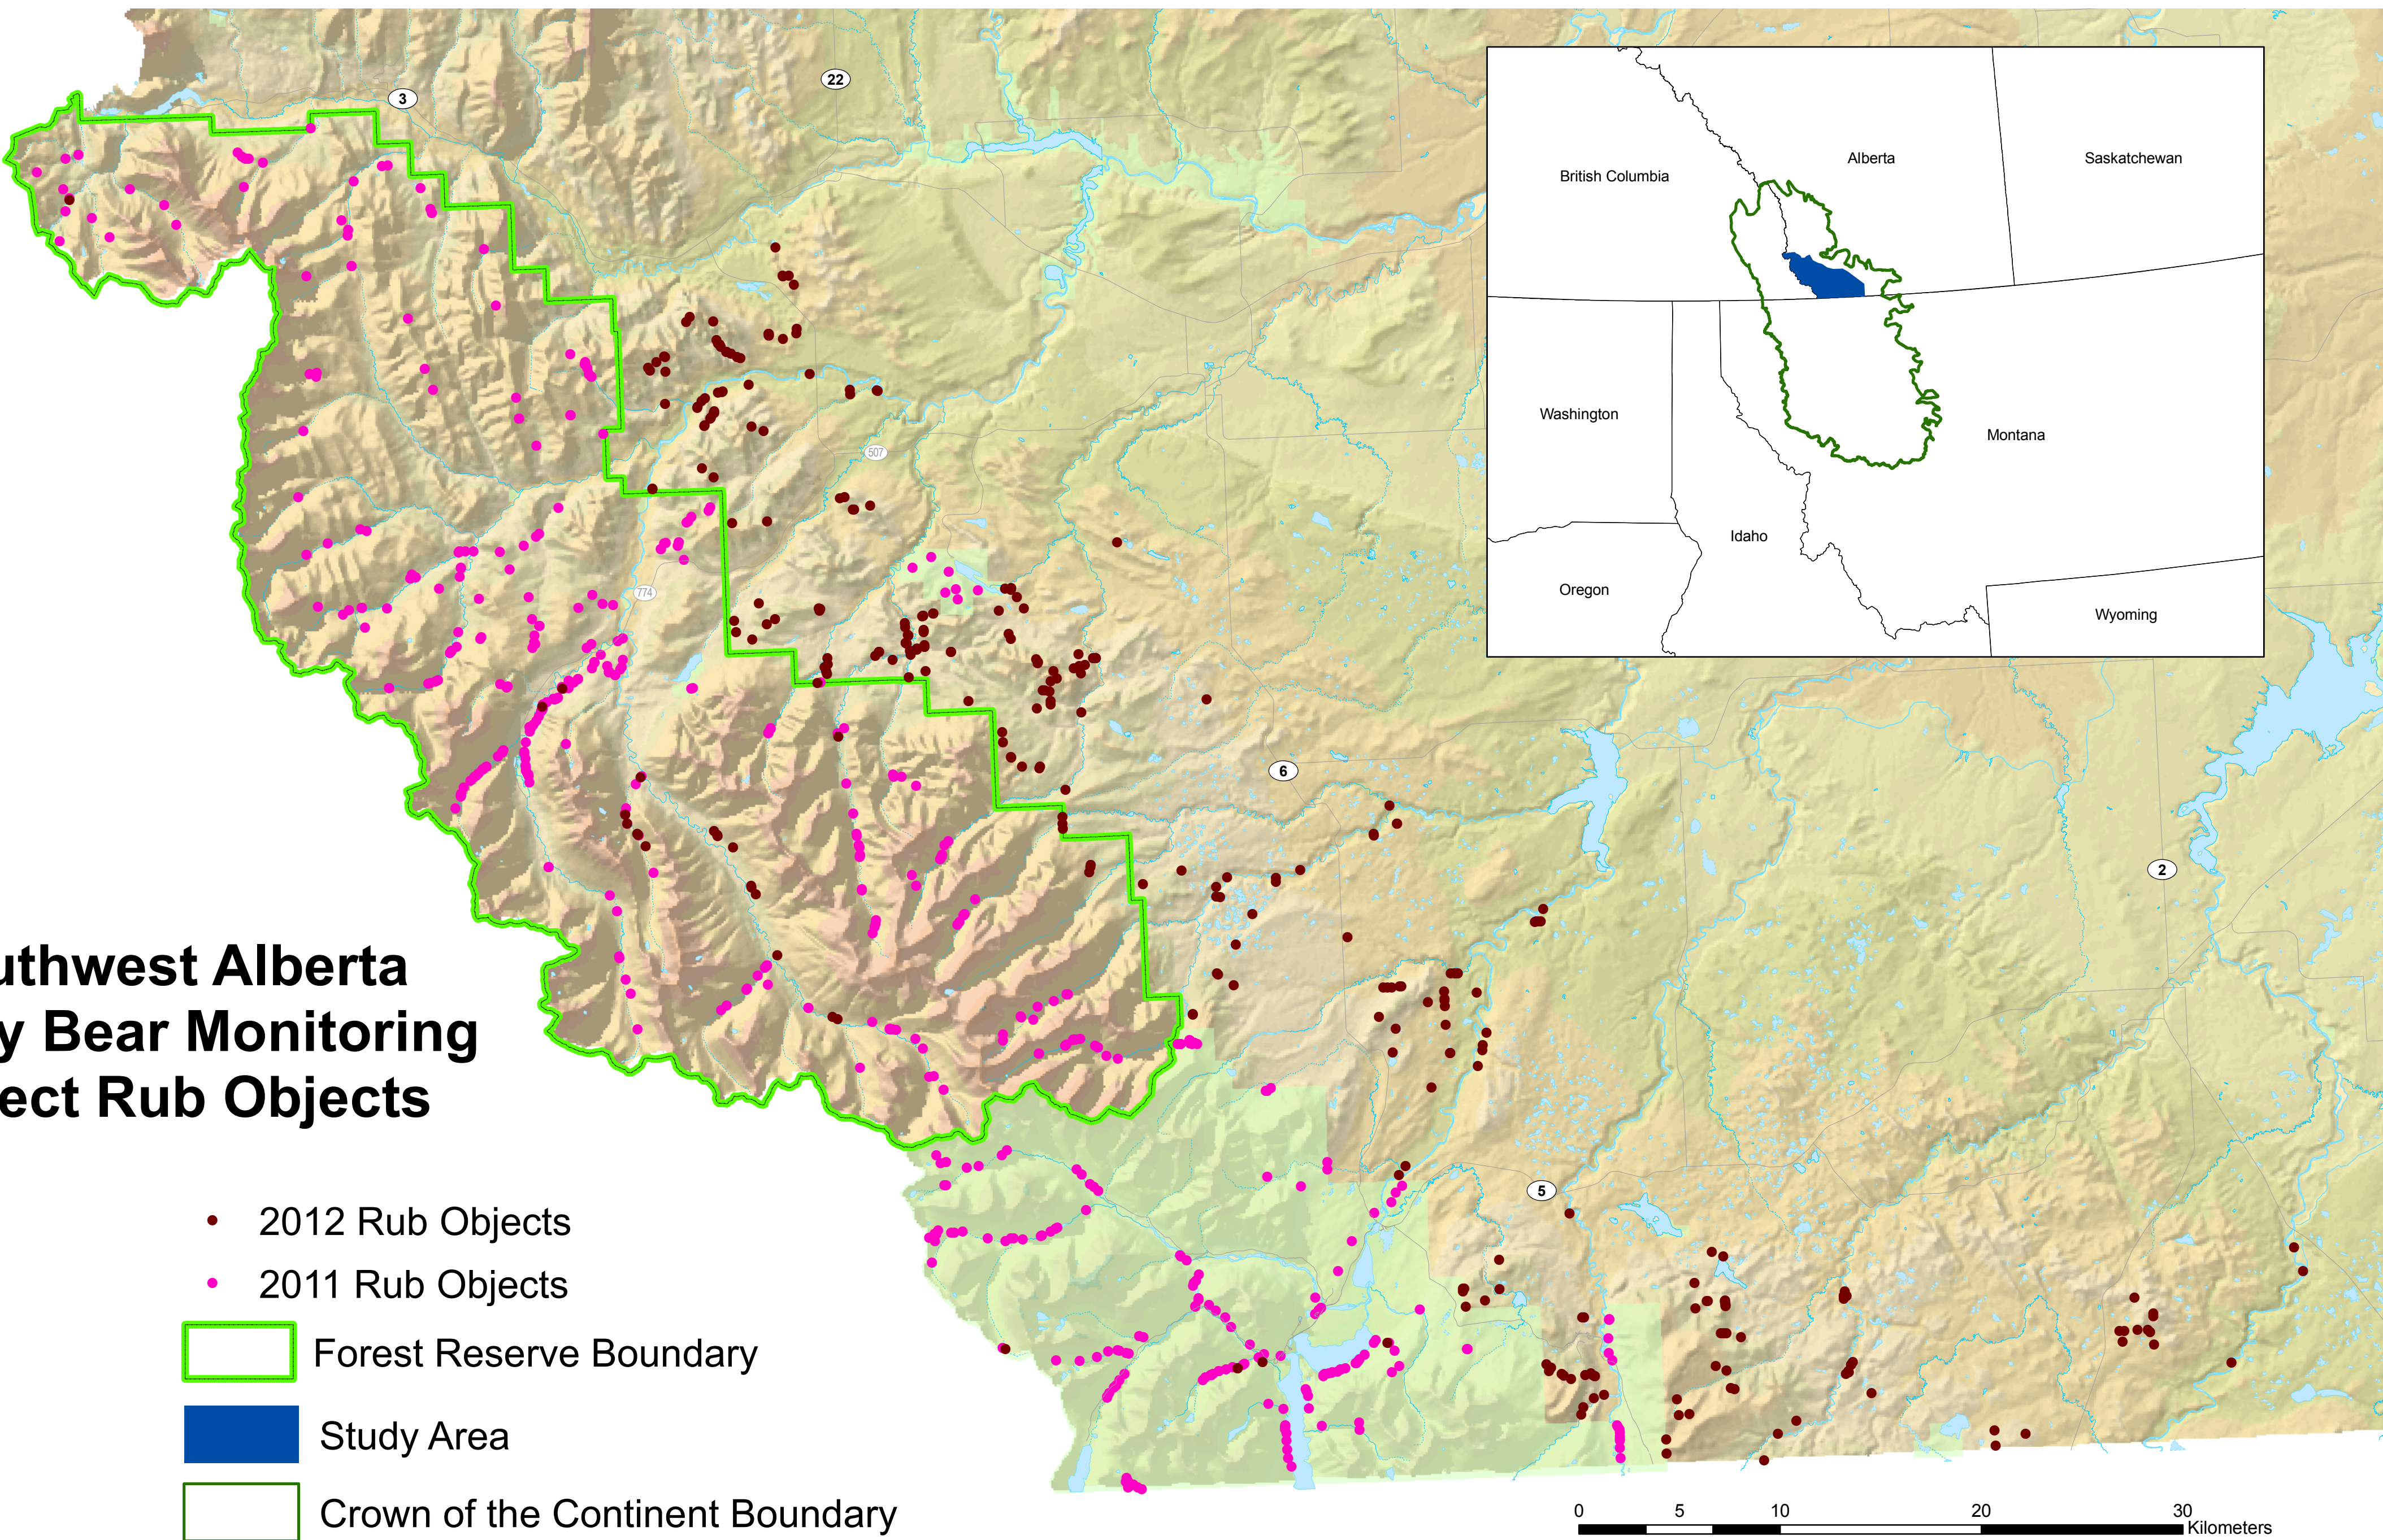

Southwest Alberta Grizzly Bear Monitoring Project Rub Objects

- 2012 Rub Objects
- 2011 Rub Objects
- ▭ Forest Reserve Boundary
- ▭ Study Area
- ▭ Crown of the Continent Boundary

This map represents the 831 rub objects established during the 2011 and 2012 field seasons. Rub objects were identified by surveying trails and known areas of grizzly bear use throughout the study area.

Produced by:
Alberta Environment and Sustainable Resource Development
Southern Rockies Management Area
Pincher Creek
February 14, 2013

For additional information contact:
403-627-1143
andrea.morehouse@gov.ab.ca

© 2013 Government of Alberta
Base Data provided by Spatial Data Warehouse Ltd.

Information as depicted is subject to change, therefore the Government of Alberta assumes no responsibility for discrepancies at time of use.