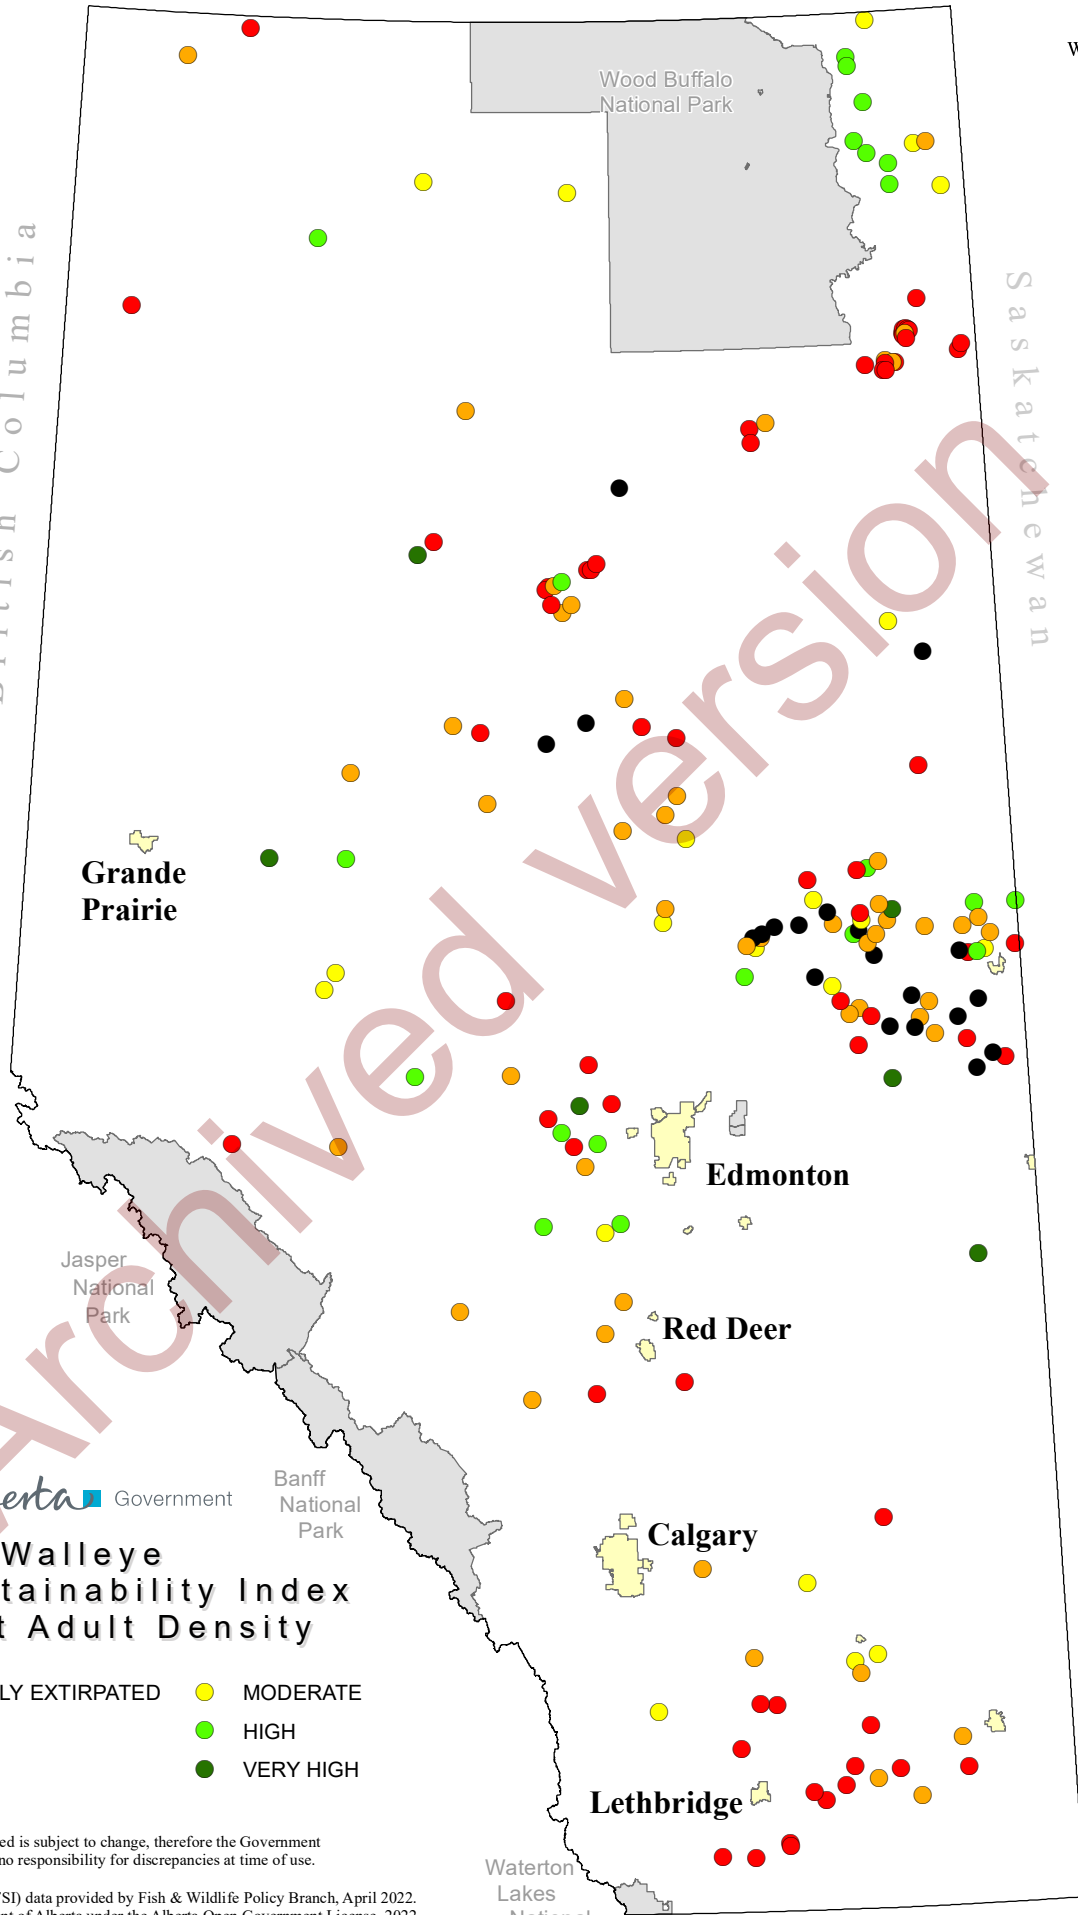

British Columbia

Saskatchewan

Grande Prairie

Edmonton

Red Deer

Calgary

Lethbridge

Jasper National Park

Banff National Park

Waterton Lakes National Park

Wood Buffalo National Park

Alberta Government

Walleye Fish Sustainability Index Current Adult Density

- FUNCTIONALLY EXTIRPATED
- VERY LOW
- LOW
- MODERATE
- HIGH
- VERY HIGH

Information as depicted is subject to change, therefore the Government of Alberta assumes no responsibility for discrepancies at time of use.

Alberta Fish Sustainability Index (FSI) data provided by Fish & Wildlife Policy Branch, April 2022. Base data provided by the Government of Alberta under the Alberta Open Government License, 2022. © 2022 Government of Alberta