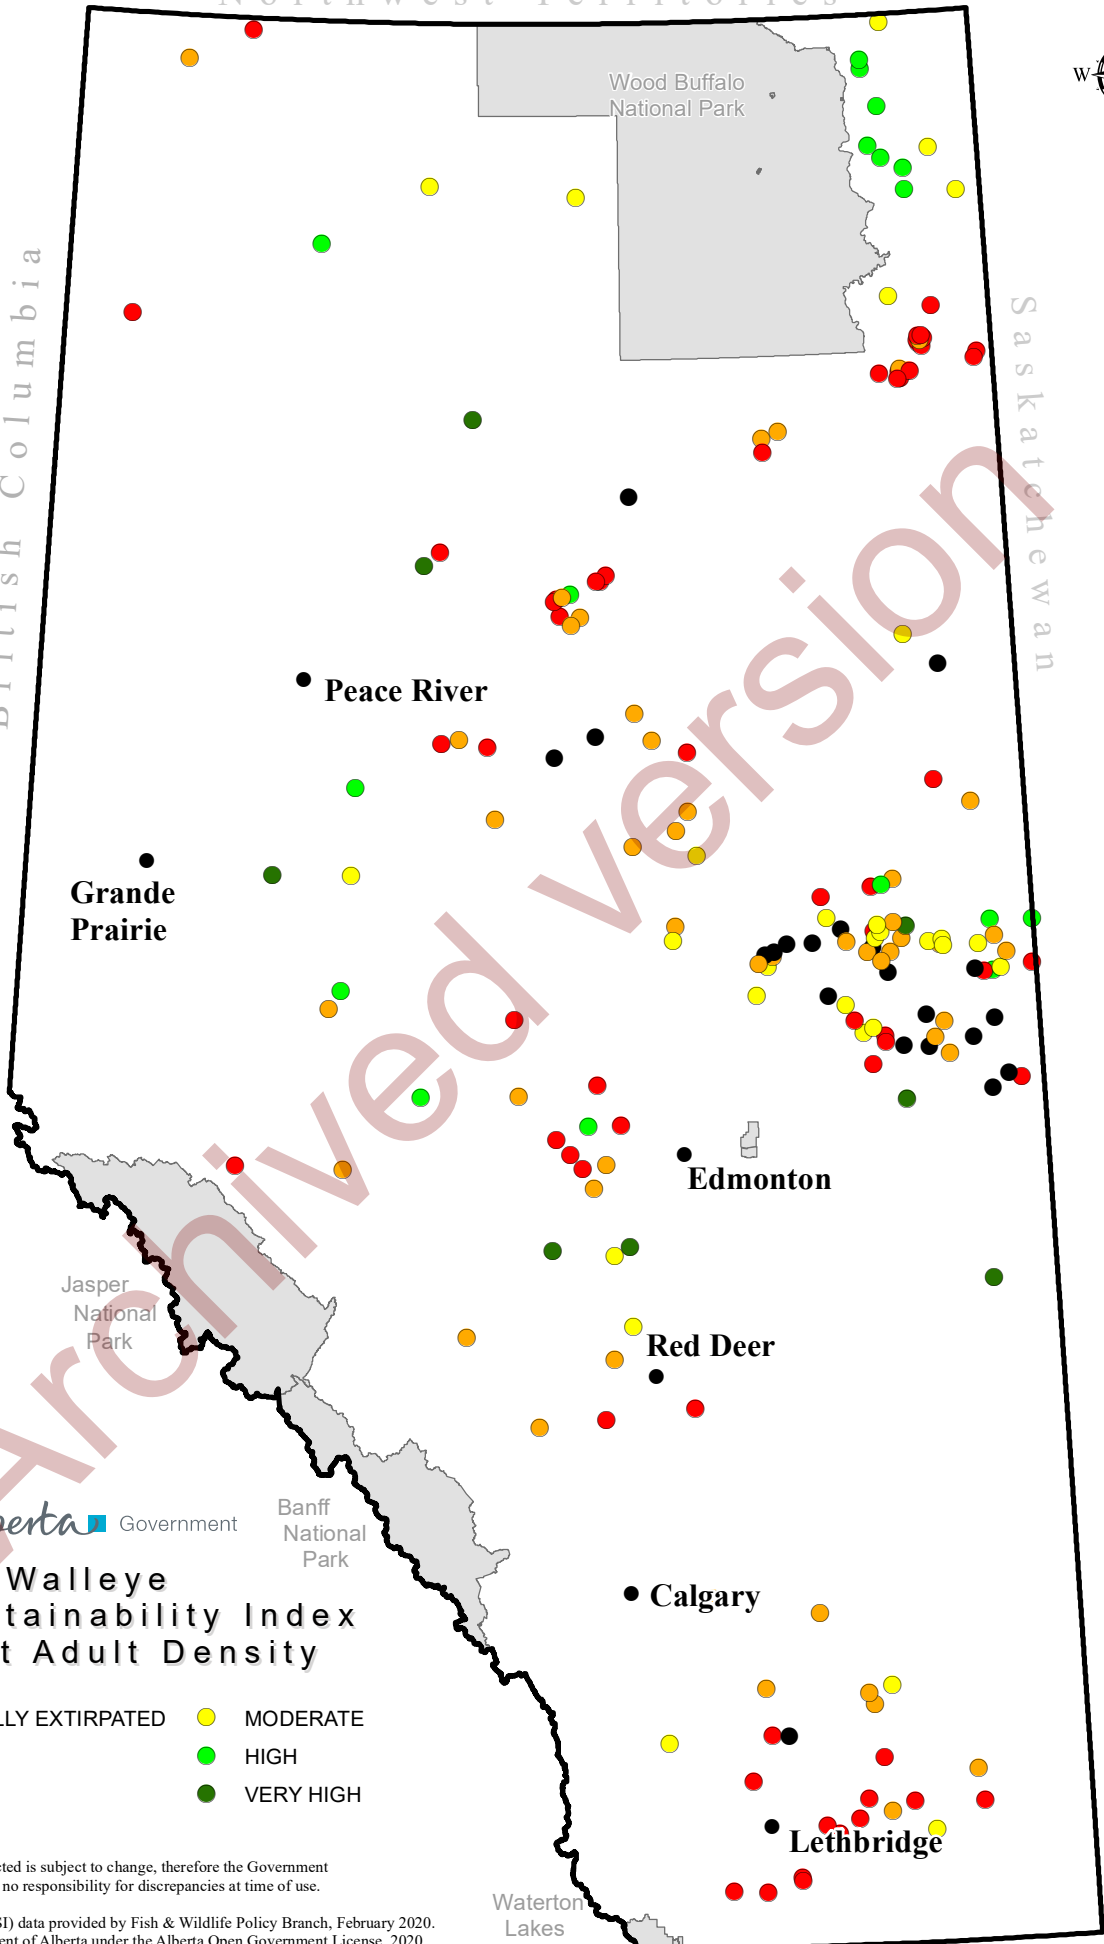

British Columbia

Saskatchewan

Alberta Government

Walleye Fish Sustainability Index Current Adult Density

- FUNCTIONALLY EXTIRPATED
- VERY LOW
- LOW
- MODERATE
- HIGH
- VERY HIGH

Information as depicted is subject to change, therefore the Government of Alberta assumes no responsibility for discrepancies at time of use.

Waterton Lakes National Park