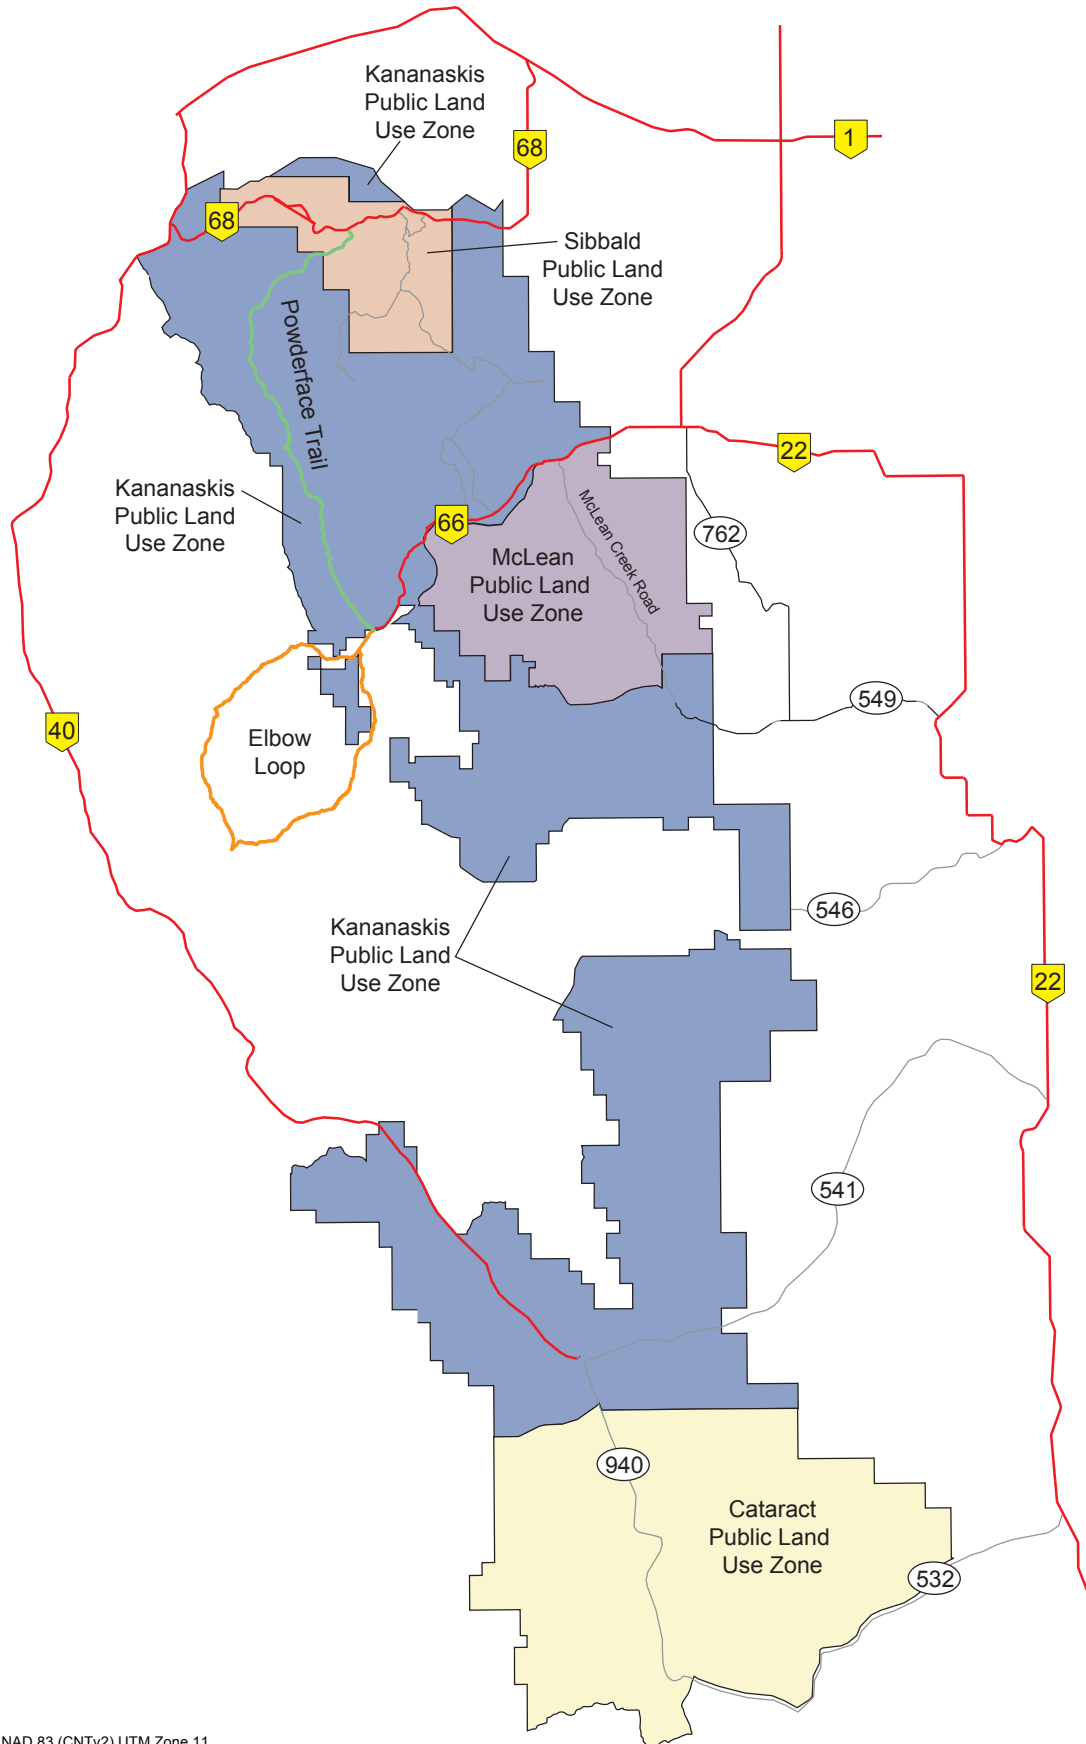

# Kananaskis Country Public Land Use Zones

NAD 83 (CNTv2) UTM Zone 11  
 © 2013 Government of Alberta  
 Base Data provided by the Spatial Data Warehouse Ltd.  
 This information as depicted is subject to change, therefore the Government of Alberta  
 assumes no responsibility for discrepancies at time of use.  
 Environment and Sustainable Resource Development, South Saskatchewan Region,  
 Resource Information Unit - Calgary, July 2013