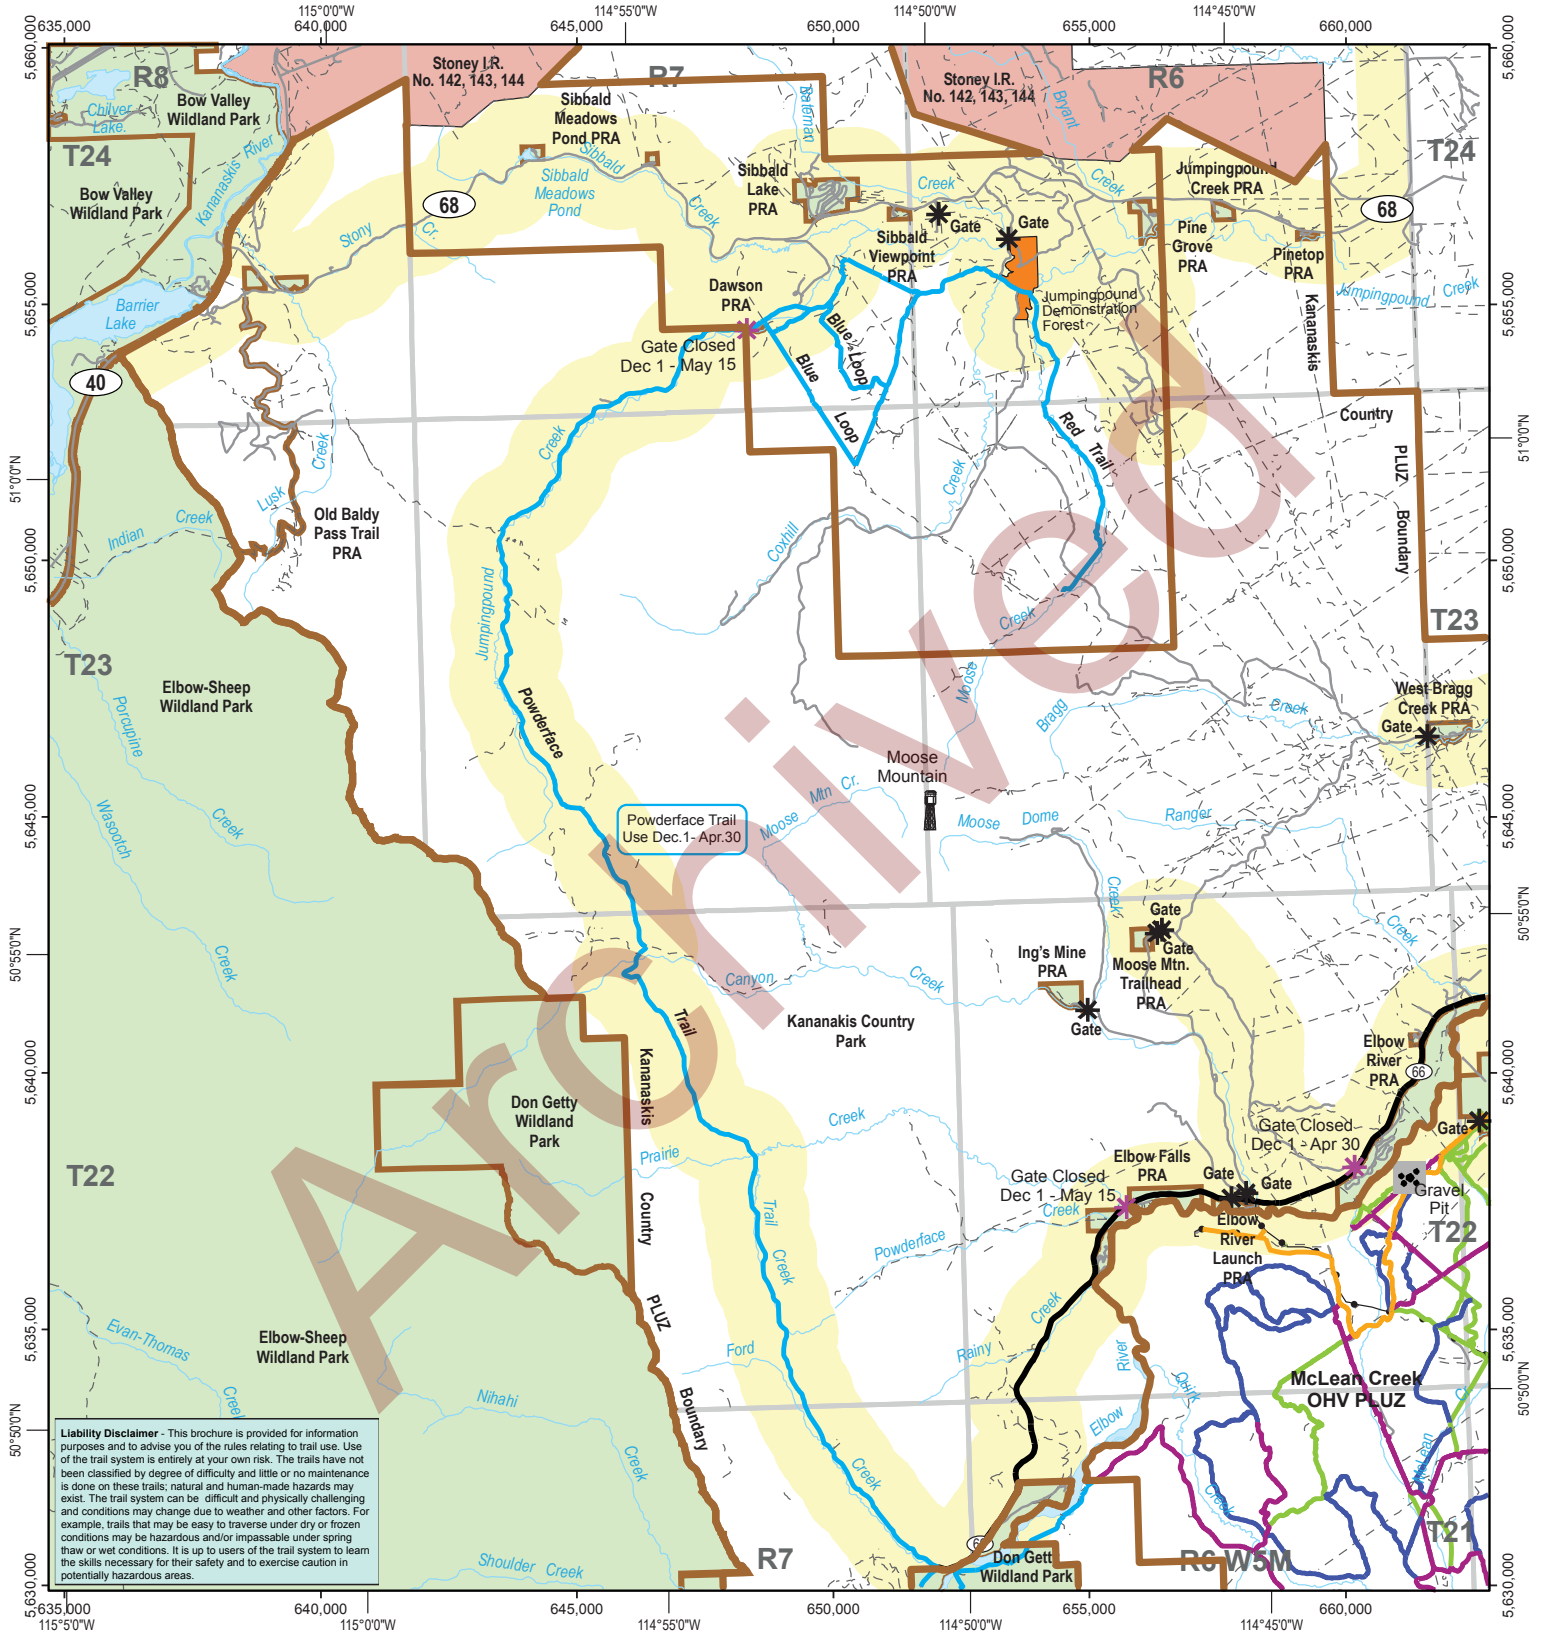

Sibbald PLUZ

Sibbald and Cataract Creek Public Land Use Zones

1. Travel is restricted to snow vehicles. All other OHVs are prohibited.
2. Travel is permitted on designated snow vehicle trails only.