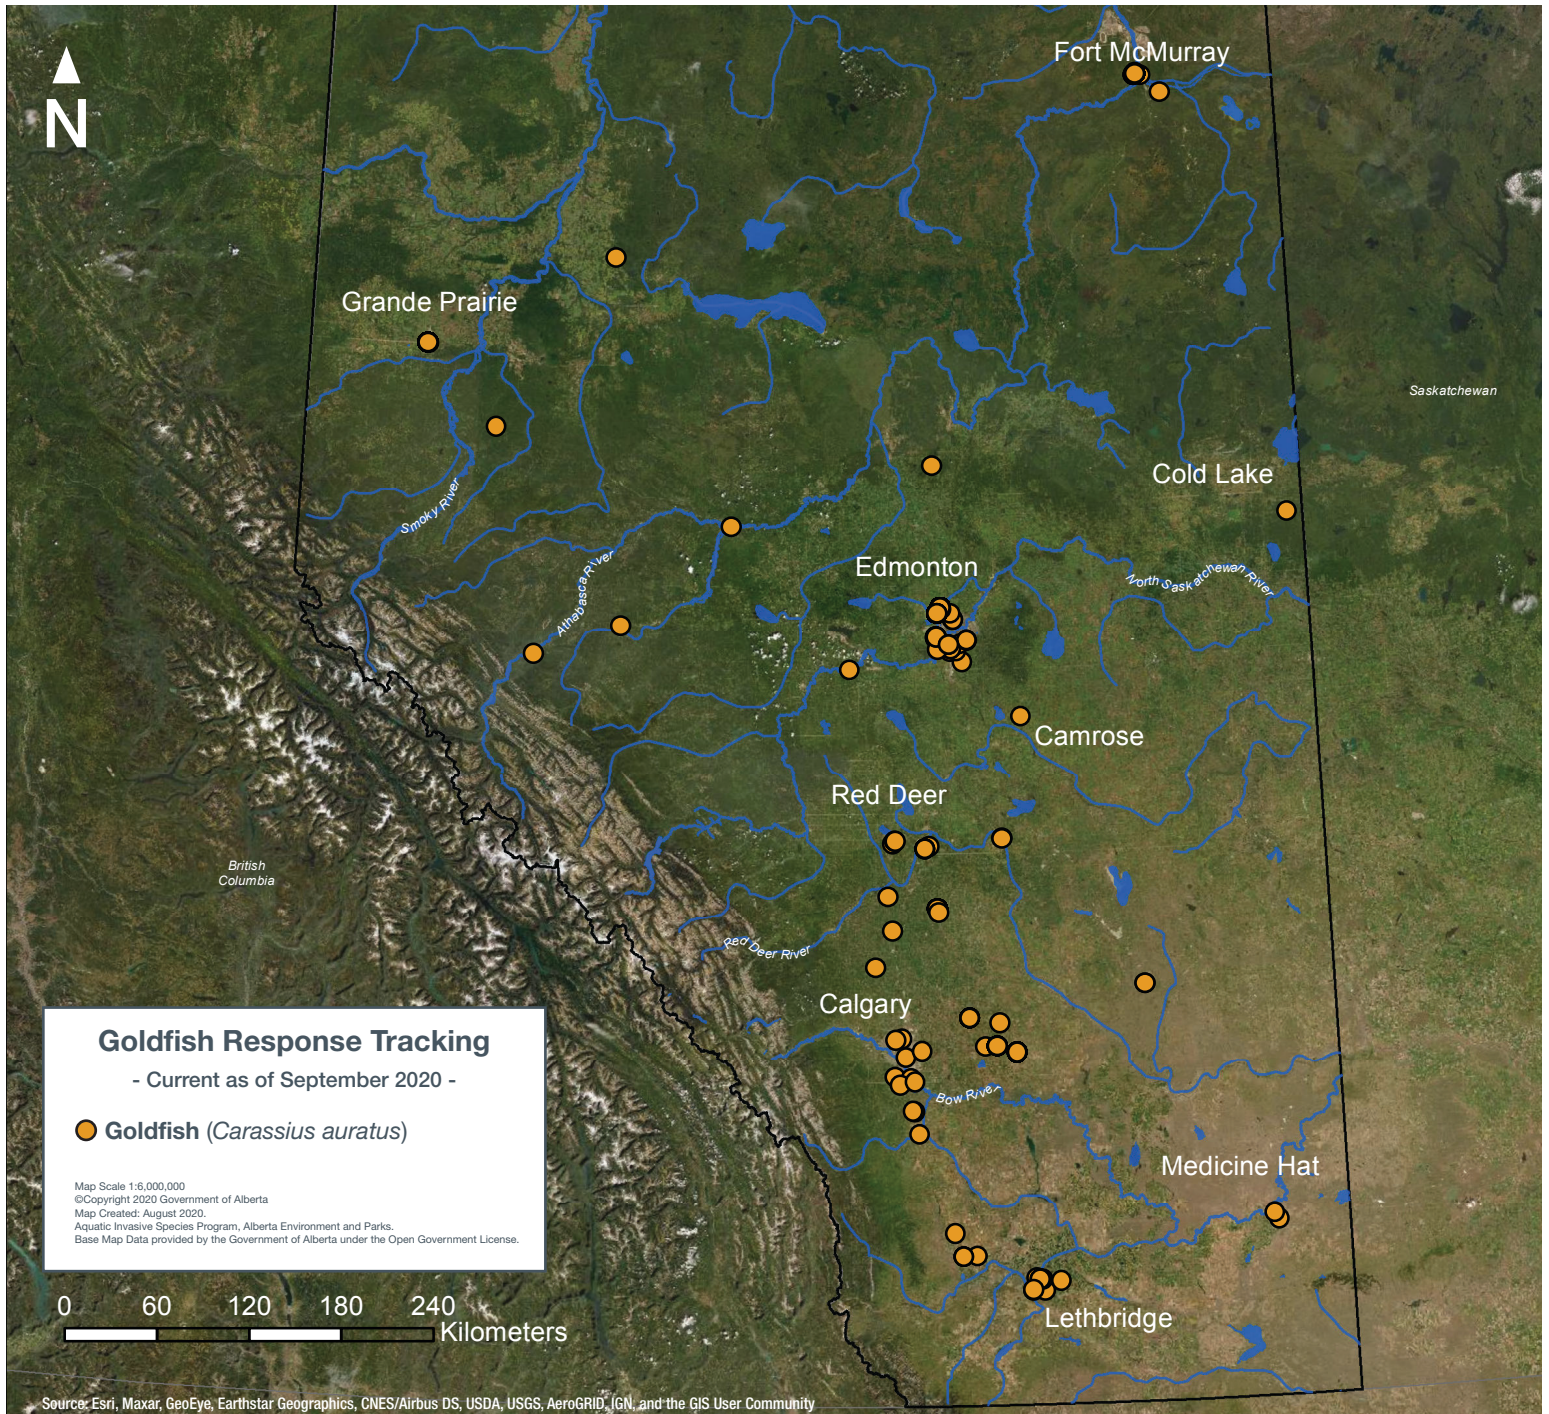

GOLDFISH

Distribution Map

FOR MORE INFORMATION OR TO REPORT INVASIVE SPECIES, CALL:
1-855-336-BOAT (2628)