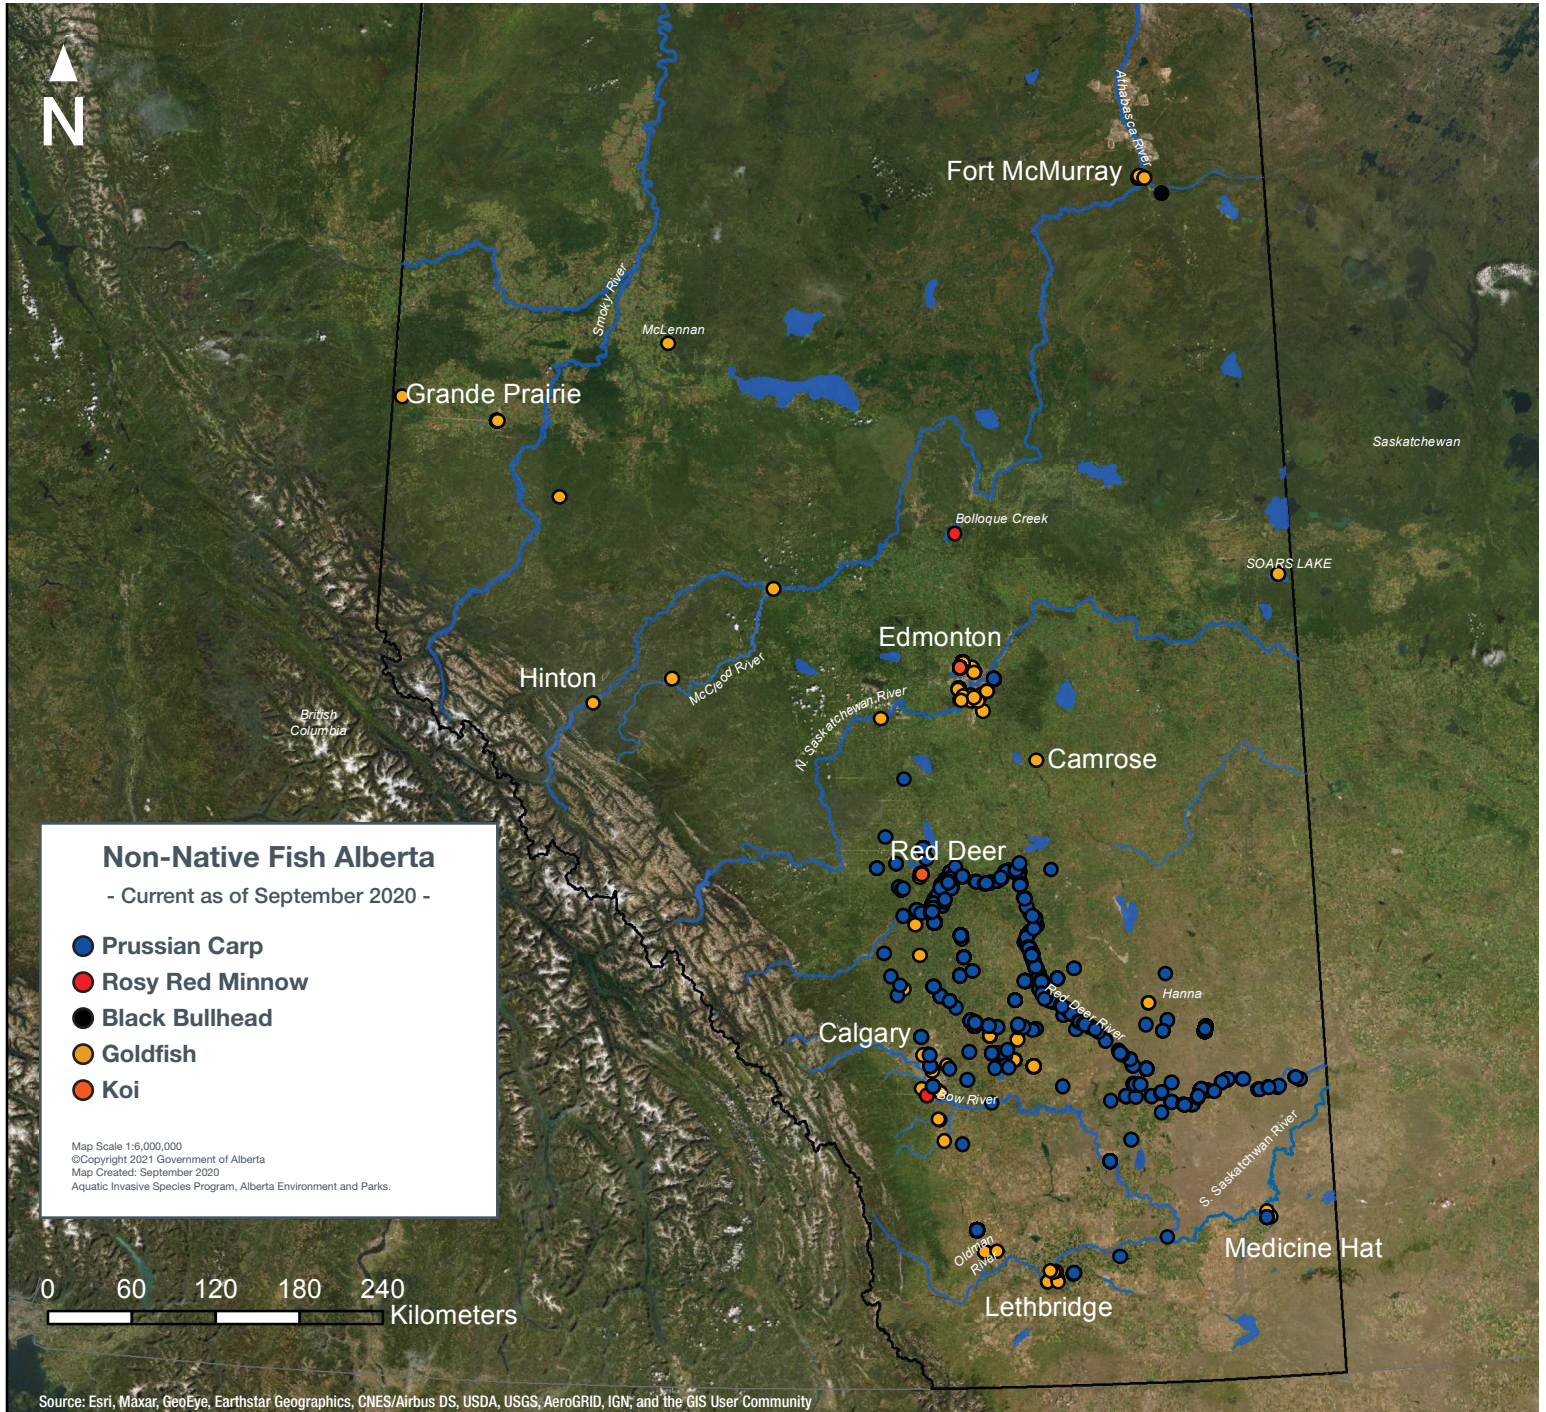

INVASIVE FISH

Distribution Map

FOR MORE INFORMATION OR TO REPORT INVASIVE SPECIES, CALL:
1-855-336-BOAT (2628)