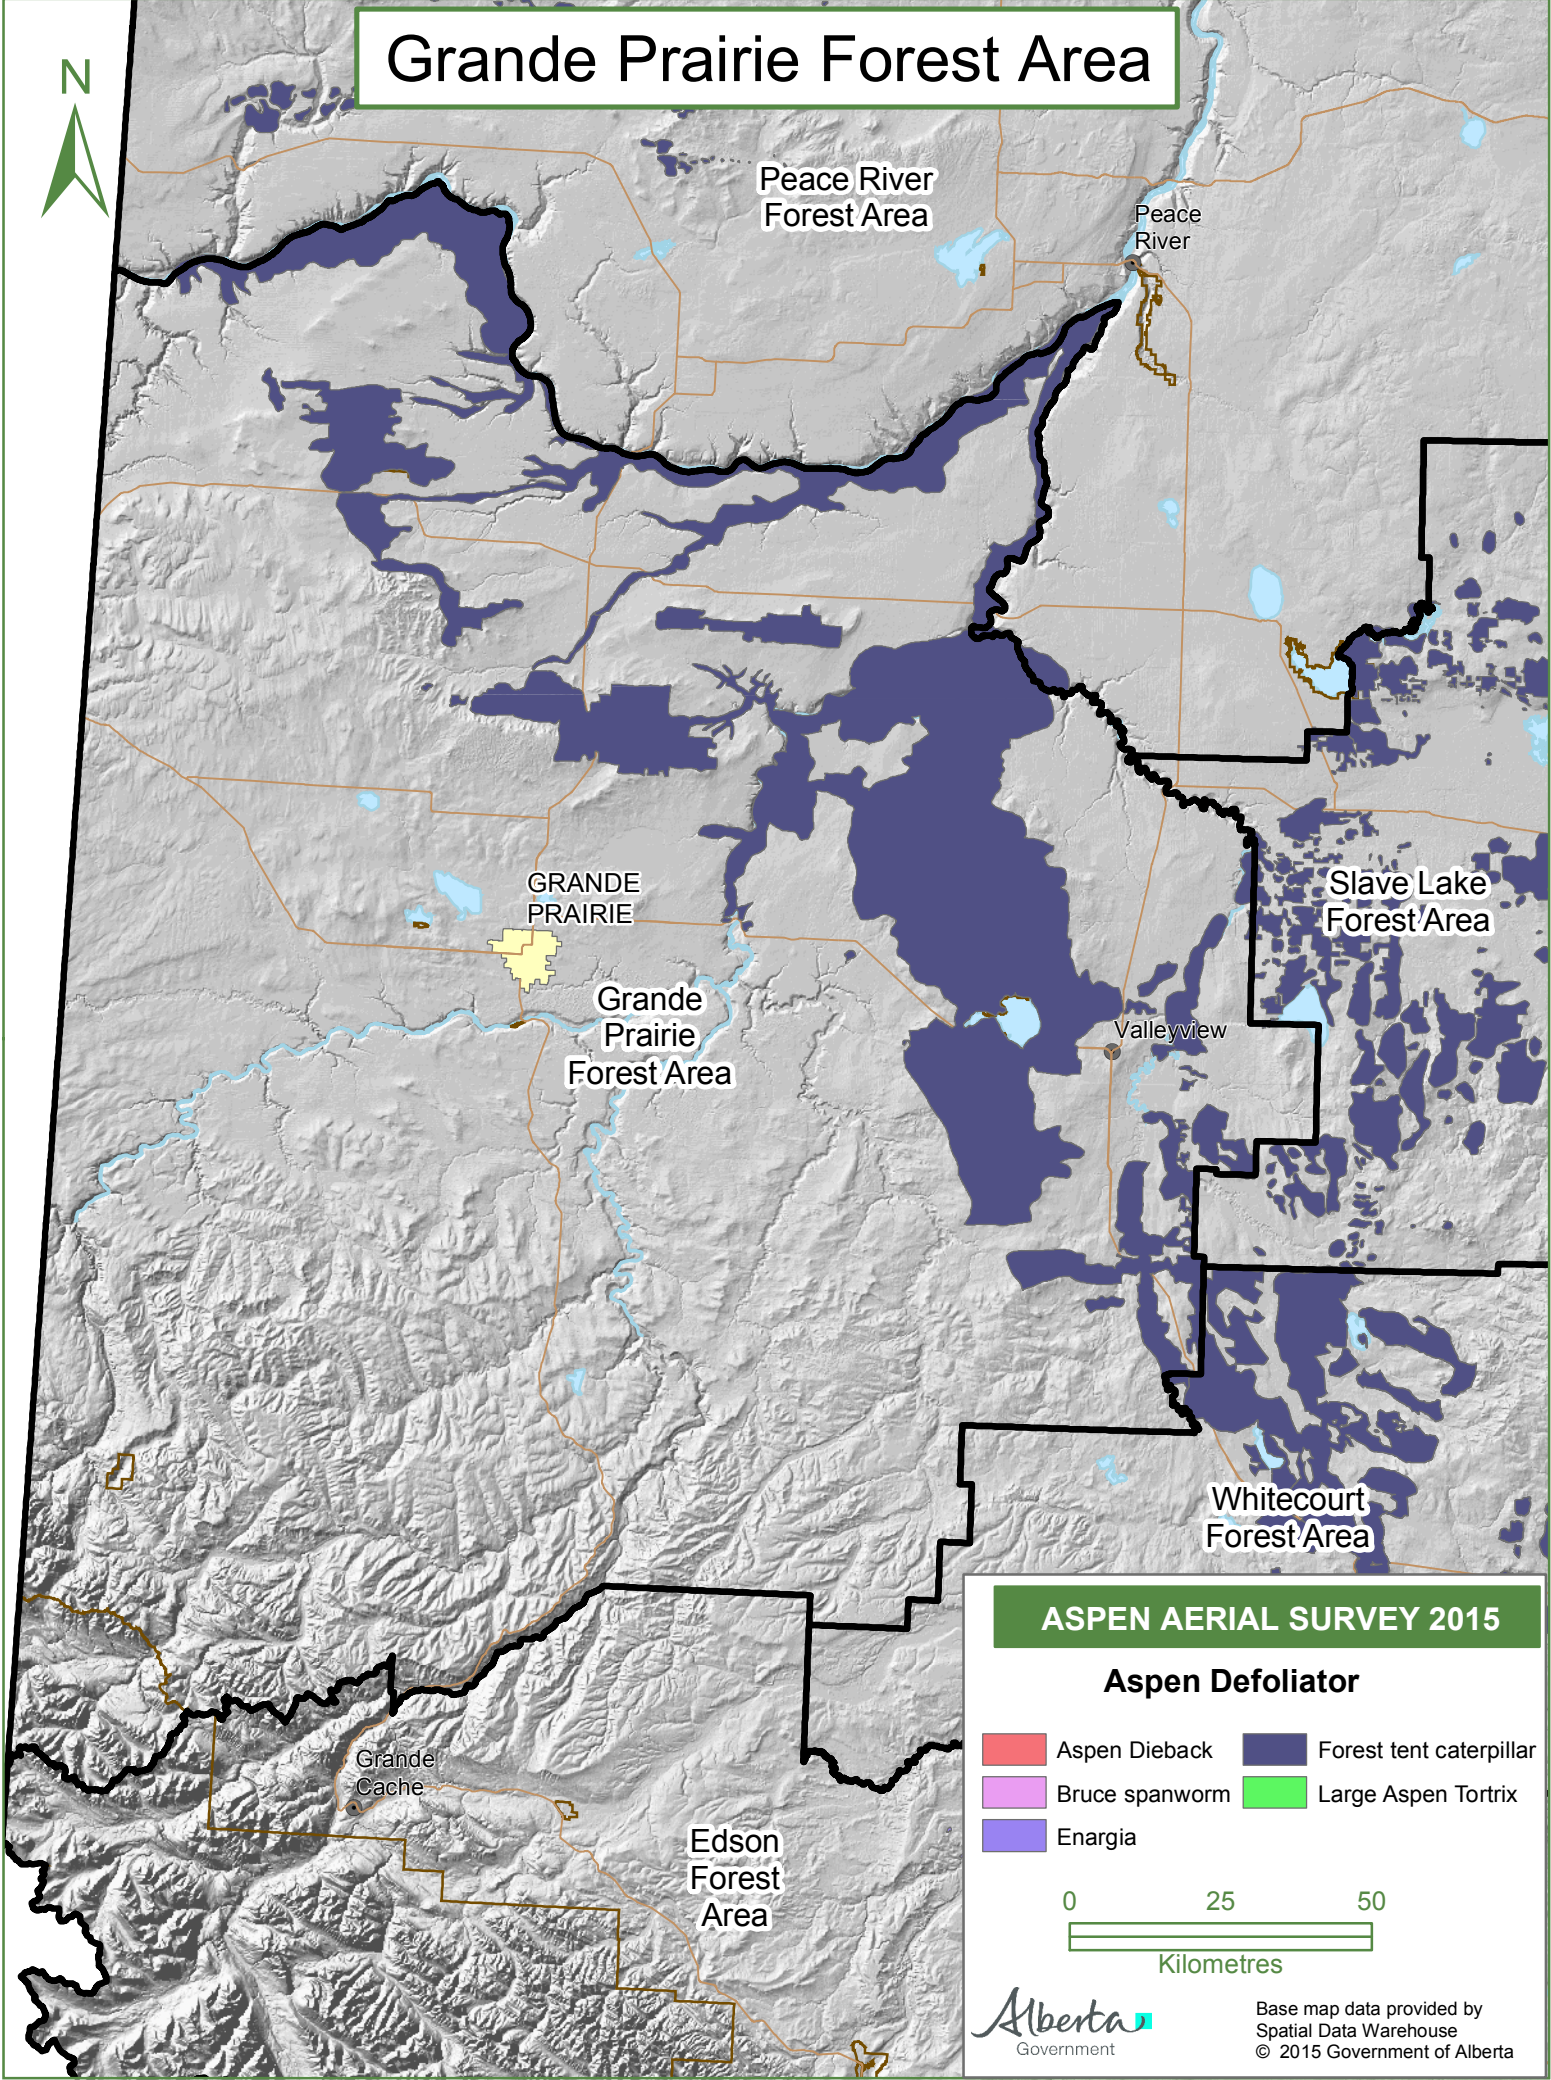

Grande Prairie Forest Area

ASPEN AERIAL SURVEY 2015

Aspen Defoliator

- | | |
|--|---|
|  Aspen Dieback |  Forest tent caterpillar |
|  Bruce spanworm |  Large Aspen Tortrix |
|  Enargia | |