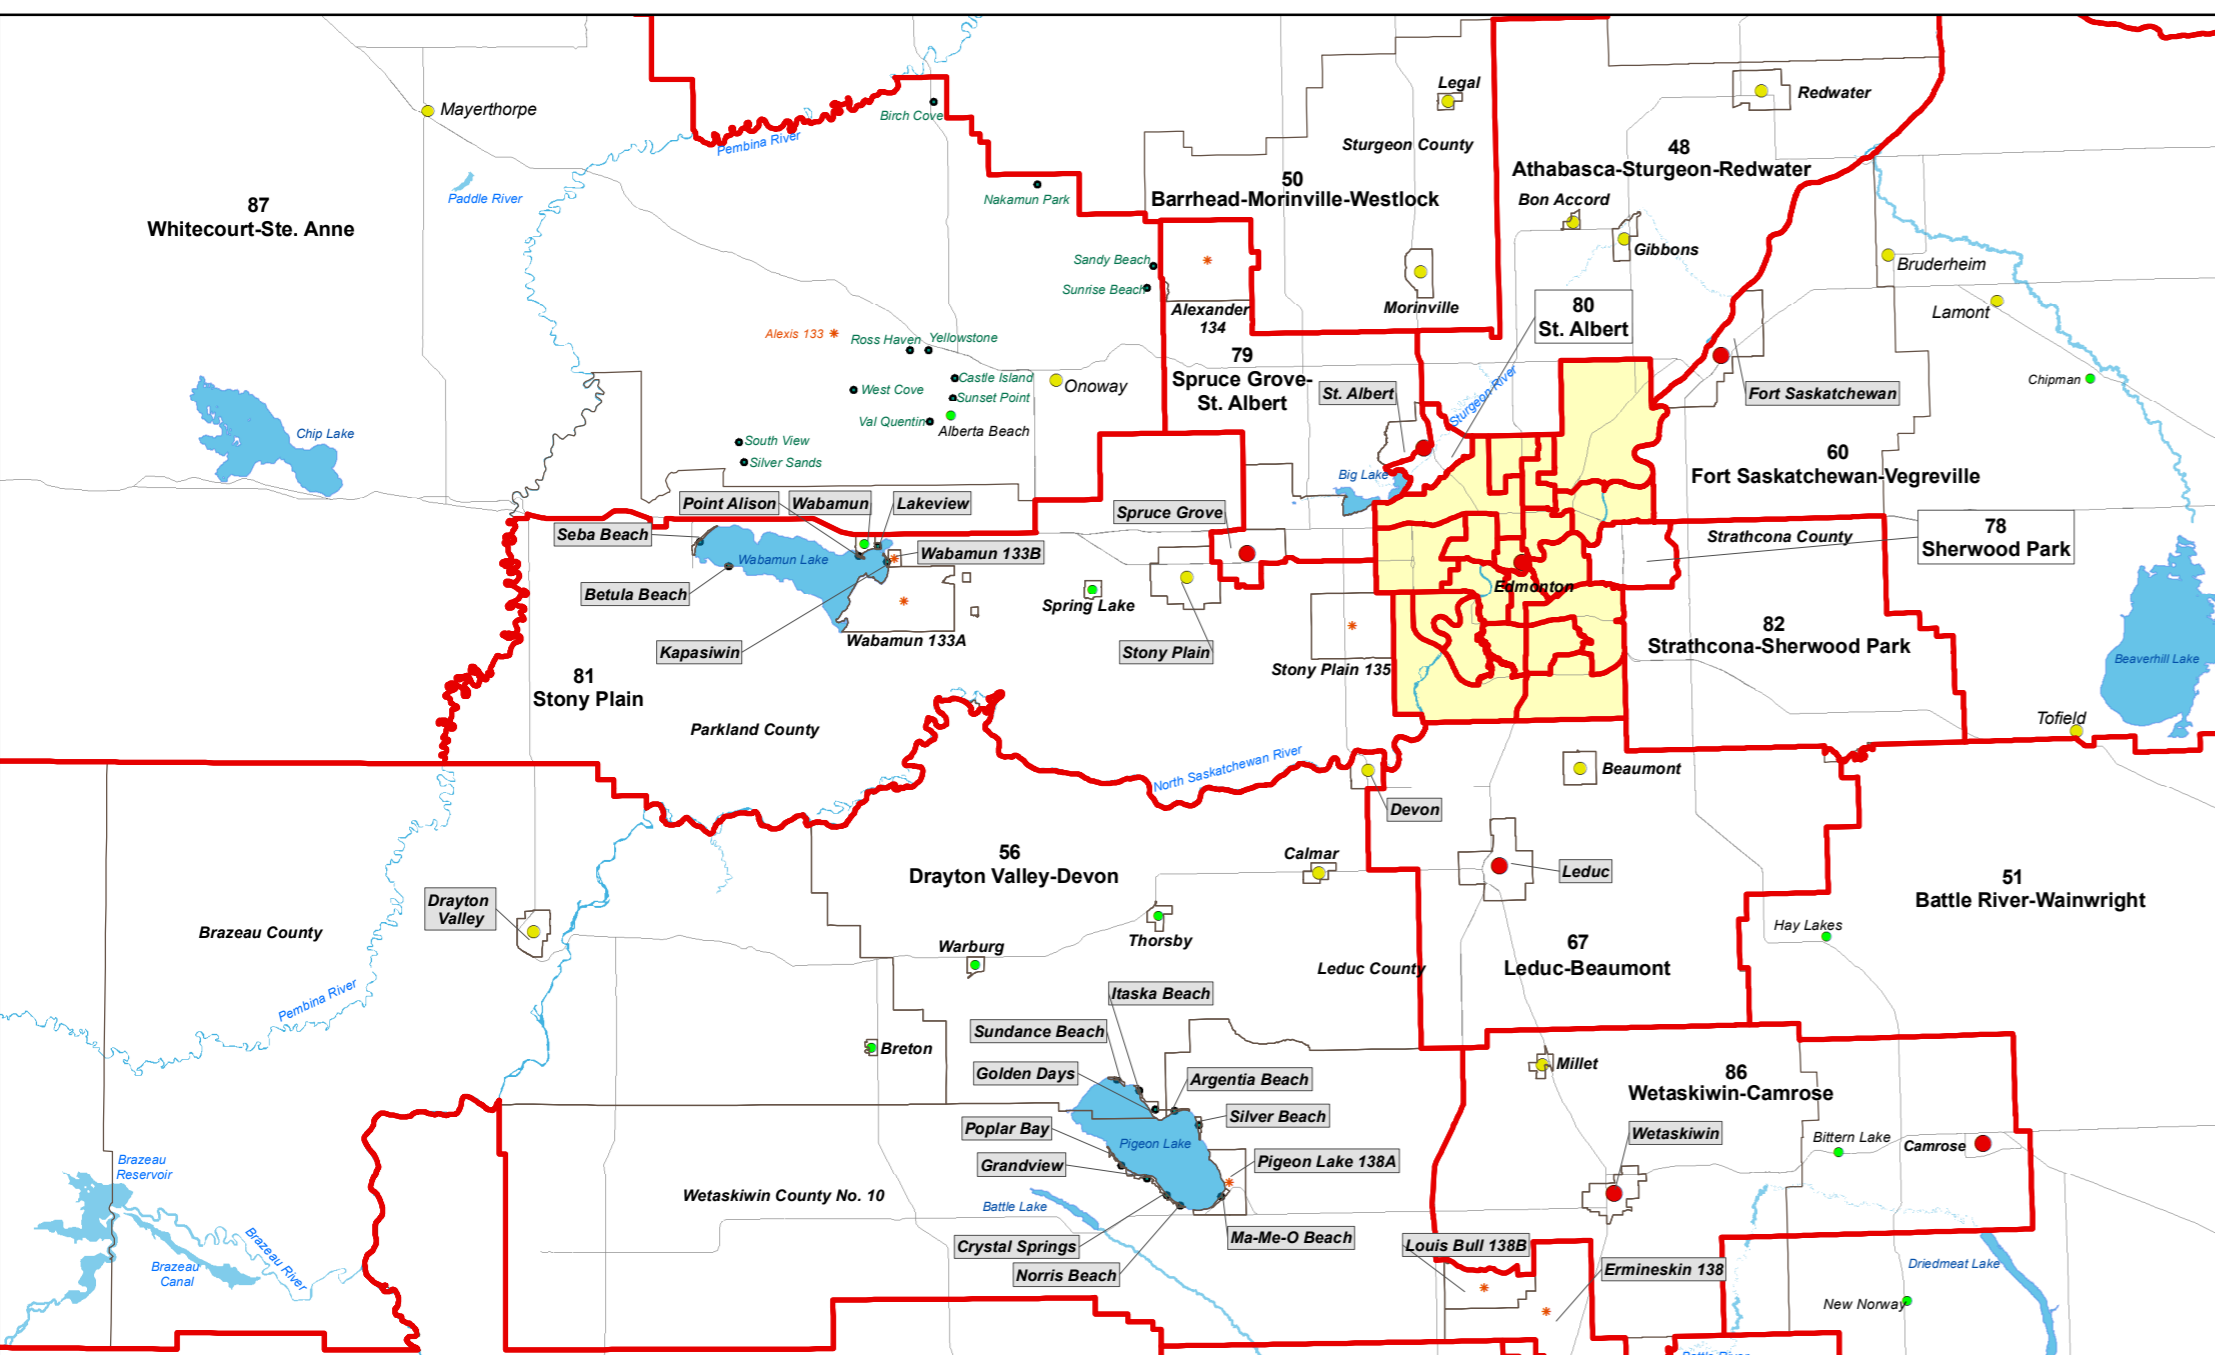

UNITED STATES OF AMERICA