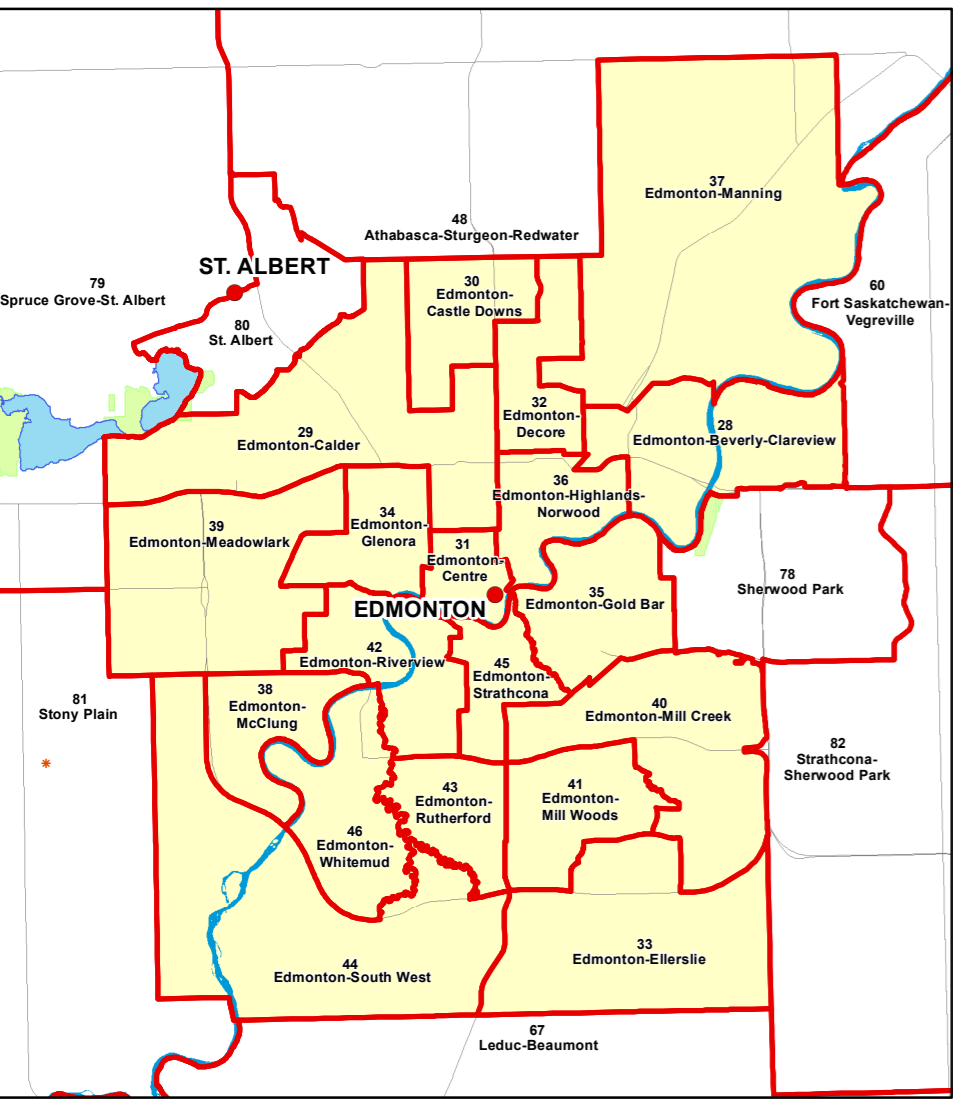

# Alberta Electoral Districts and Census Subdivisions

NORTH WEST TERRITORIES

Coordinate System: NAD 1983 10TM AEP Forest  
Projection: Transverse Mercator  
Datum: North American 1983

Alberta Treasury Board and Finance