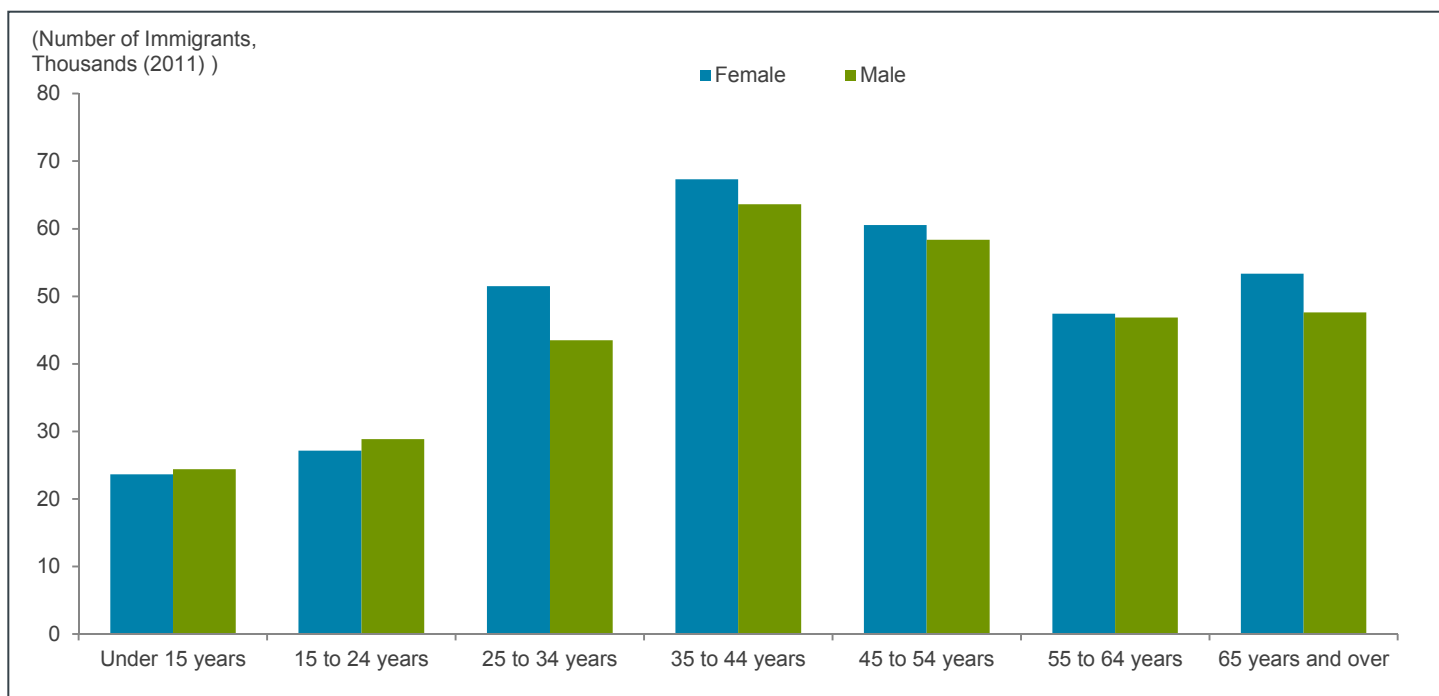

Alberta Official Statistics

Distribution of the Immigrant Population by Age and Sex, Alberta

- In 2011, Alberta's immigrants made up 9.5% of all the immigrants in Canada. This represents the fourth highest share among provinces and territories.
- The age group with the largest share of immigrants in Alberta is the 35 to 44 age group, where 20.3% of female immigrants and 20.3% of male immigrants fall into this group.
- Alberta had the third highest proportion of immigrants among provinces and territories at 18.1%, preceded by Ontario at 28.5% and British Columbia at 27.6%.

Distribution of the Immigrant Population by Age and Sex

Sources: Statistics Canada, 2011 National Household Survey