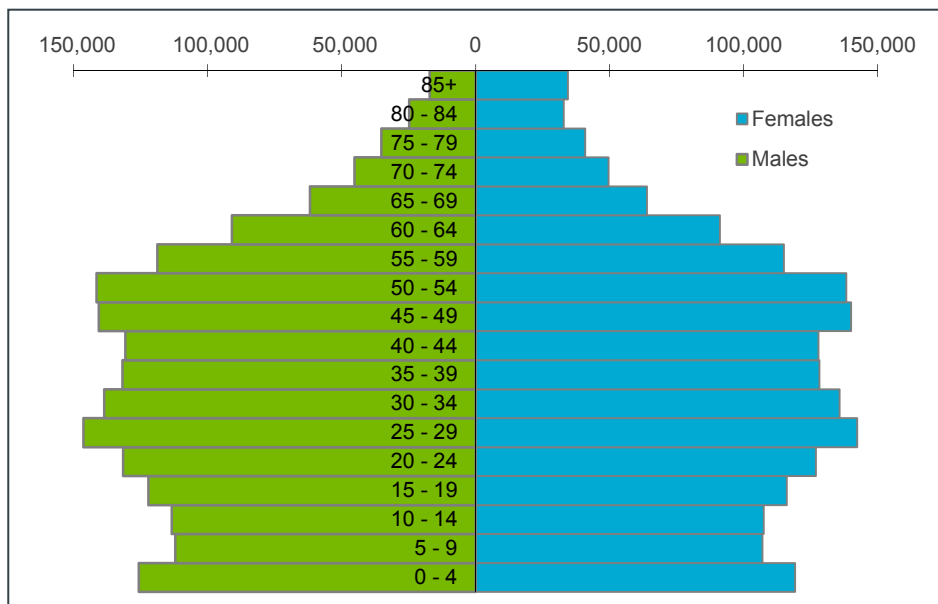

## Distribution of Population by Age and Sex, Alberta

### Distribution of Population by Age and Sex

Alberta 2006

Source: Statistics Canada, 2006 Census of Population

### Distribution of Population by Age and Sex

Alberta 2011

Source: Statistics Canada, 2011 Census of Population

- Between 2006 and 2011, Alberta's population grew by over 350,000, a growth rate of 10.8%. In terms of the sex ratio, Alberta was the only province that had more men than women in 2011. For every 100 women, there were 100.6 men. Nationally, there were 96.2 men for every 100 women.
- The proportion of the population aged 65 and over (seniors) increased between 2006 and 2011 in every province and territory with the exception of Saskatchewan. In 2011, seniors accounted for 11.1% of Alberta's population, a 0.4 percentage point increase from 2006. As well, between 2006 and 2011, the proportion of the population aged 75 and over increased by 0.2 percentage points.
- The median age of Alberta, according to the 2011 Census is 36.5 years, the lowest among all provinces. This compares with 36 years reported in 2006.