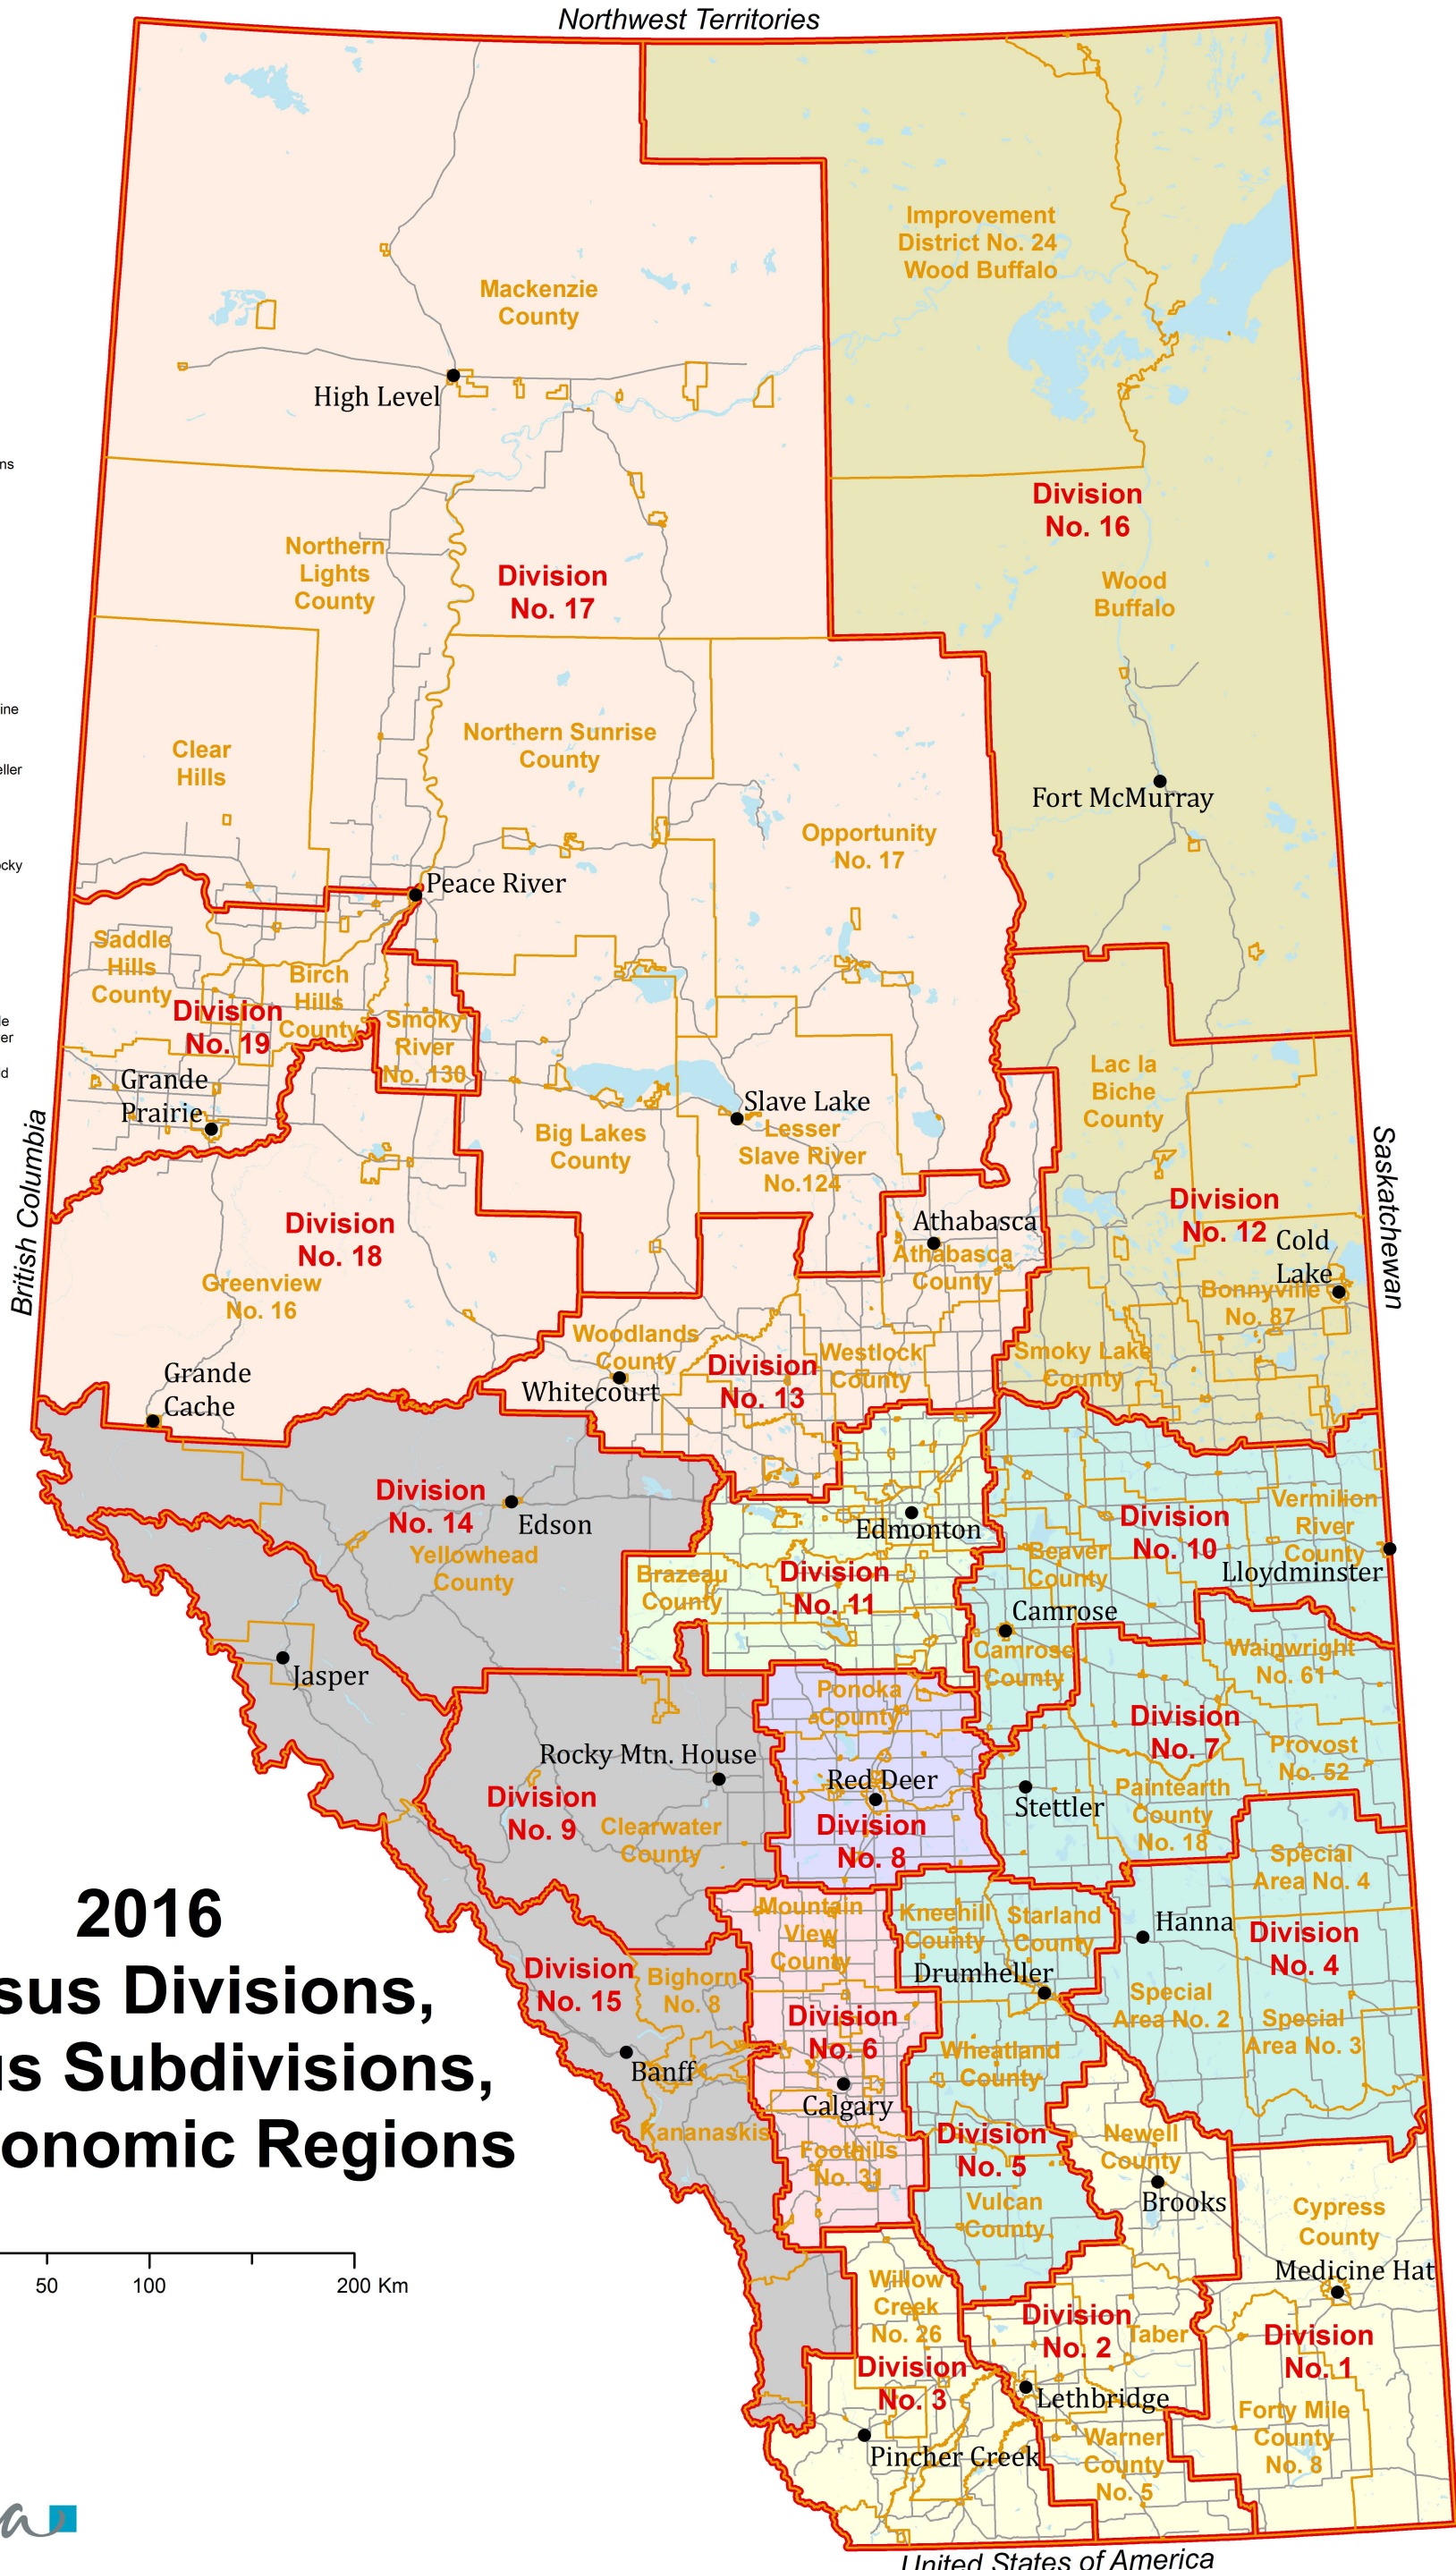

Northwest Territories

- Cities/Towns
- Highways
- Waterbodies
- Census Subdivisions
- Census Divisions

Economic Regions

- Lethbridge - Medicine Hat
- Camrose - Drumheller
- Calgary
- Banff - Jasper - Rocky Mountain House
- Red Deer
- Edmonton
- Athabasca - Grande Prairie - Peace River
- Wood Buffalo - Cold Lake

2016 Census Divisions, Census Subdivisions, and Economic Regions

Prepared by: the Office of Statistics and Information, Treasury Board and Finance, August 2018.
Source: Statistics Canada, 2016 census data.

United States of America