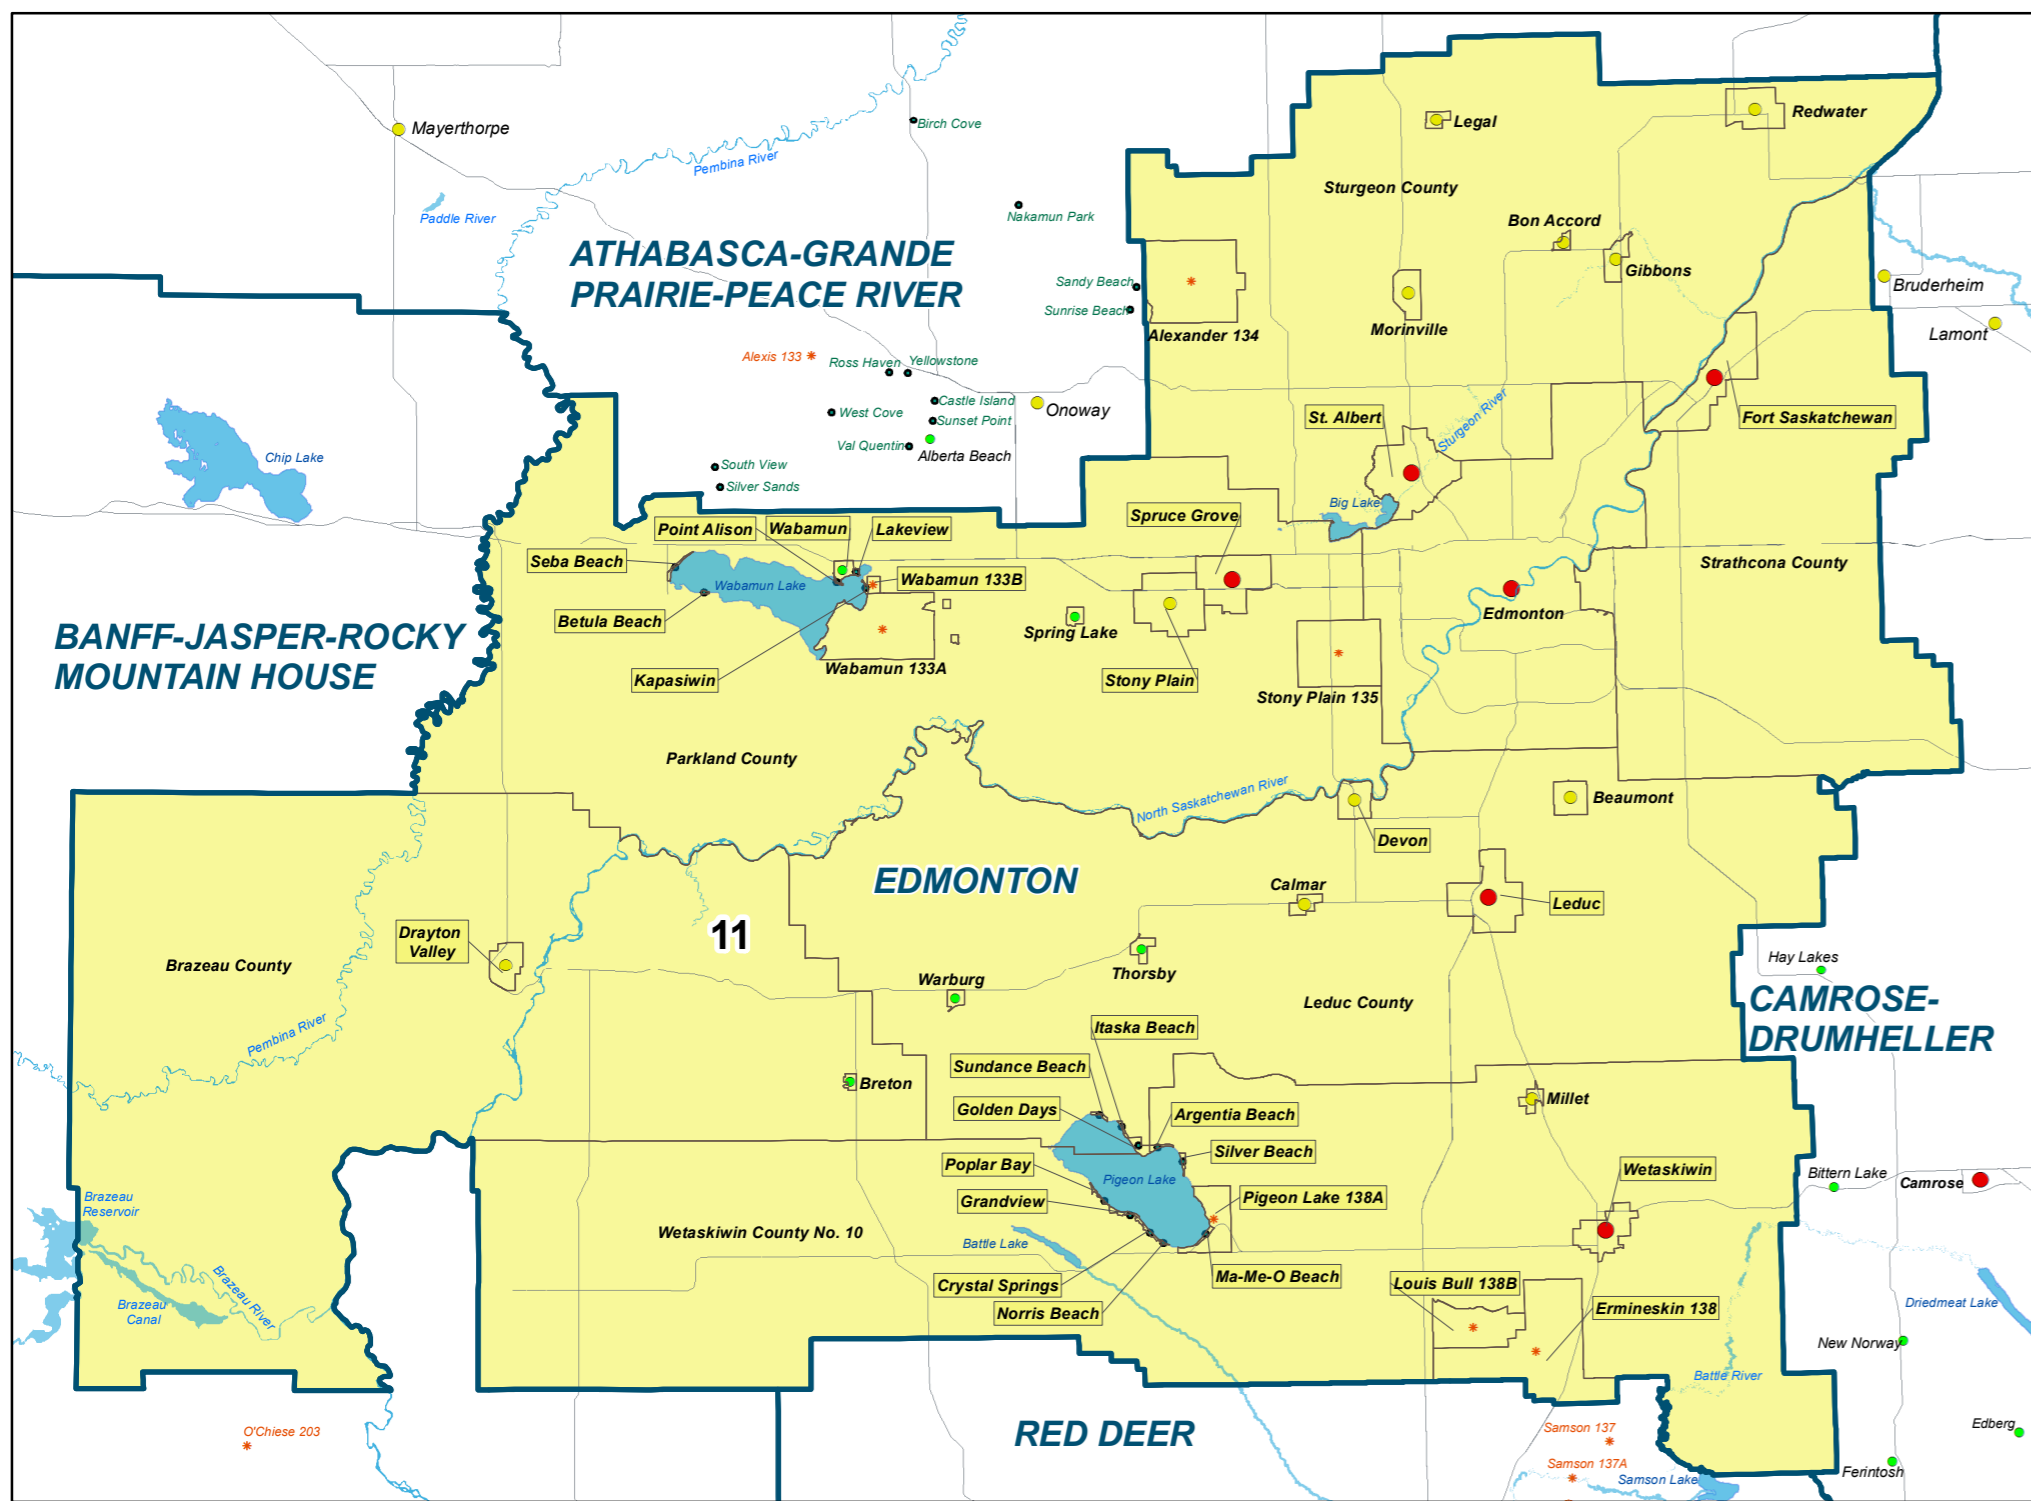

# Alberta Census Divisions and Census Subdivisions

NORTH WEST TERRITORIES

**Legend**

- Economic Regions (2011)
- Alberta Census Divisions (2011)
- Census Division No. 1
- Census Division No. 2
- Census Division No. 3
- Census Division No. 4
- Census Division No. 5
- Census Division No. 6
- Census Division No. 7
- Census Subdivision (2011)
- Lakes
- Rivers
- Alberta Main Roads
- City
- Town
- Village
- Summer Village
- Indian Reserve
- Indian Settlement

Coordinate System: NAD 1983 10TM AEP Forest  
 Projection: Transverse Mercator  
 Datum: North American 1983

UNITED STATES OF AMERICA