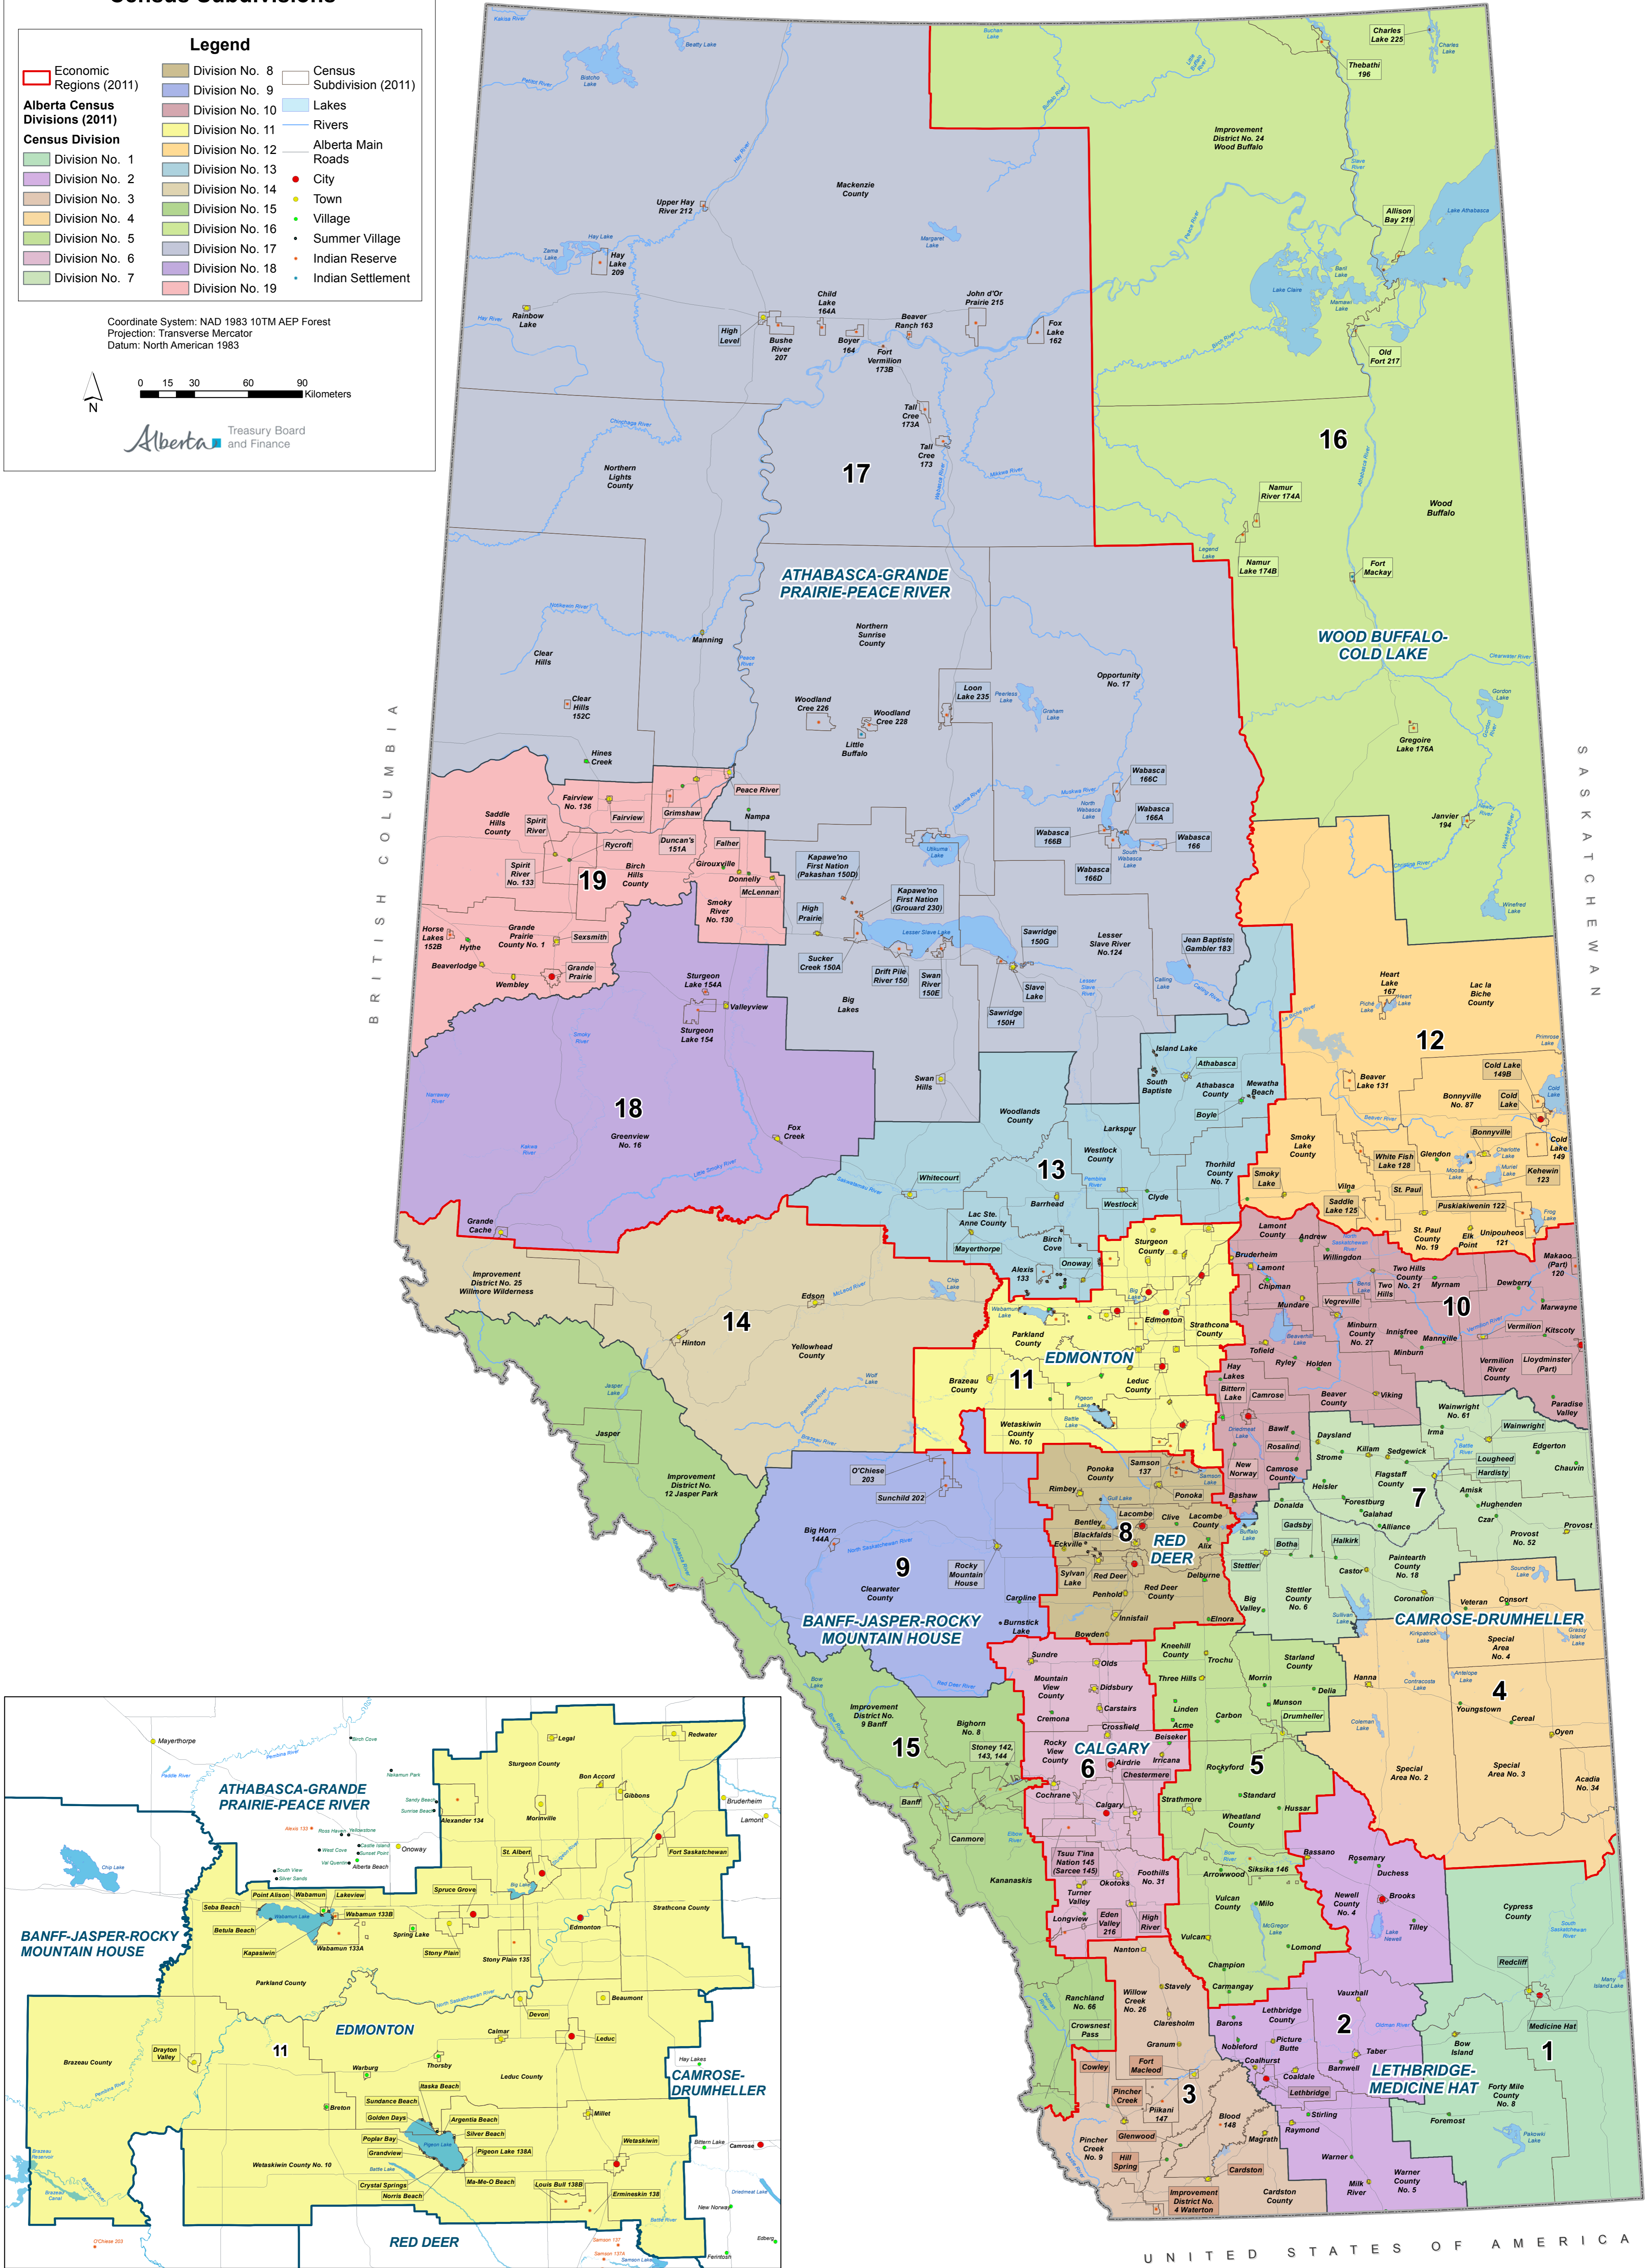

# Alberta Census Divisions and Census Subdivisions

NORTH WEST TERRITORIES

**Legend**

- Economic Regions (2011)
- Alberta Census Divisions (2011)
- Census Division No. 1
- Census Division No. 2
- Census Division No. 3
- Census Division No. 4
- Census Division No. 5
- Census Division No. 6
- Census Division No. 7
- Census Subdivision (2011)
- Lakes
- Rivers
- Alberta Main Roads
- City
- Town
- Village
- Summer Village
- Indian Reserve
- Indian Settlement

Coordinate System: NAD 1983 10TM AEP Forest  
 Projection: Transverse Mercator  
 Datum: North American 1983

UNITED STATES OF AMERICA