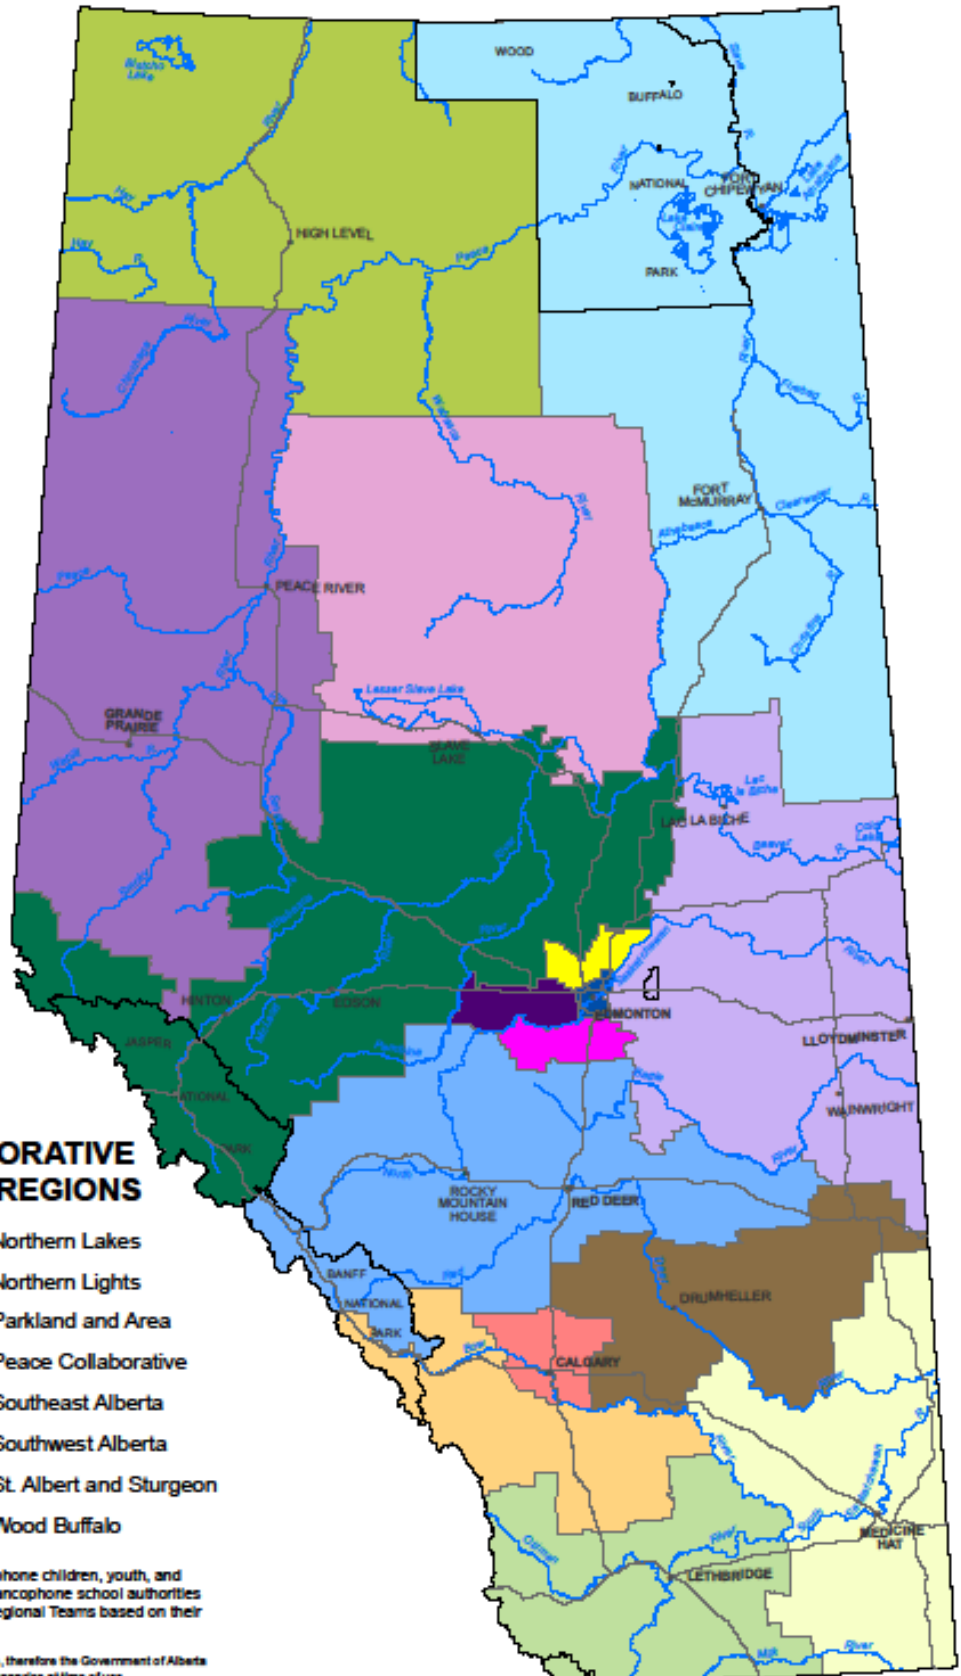

# Regional Collaborative Service Delivery Regions

## REGIONAL COLLABORATIVE SERVICE DELIVERY REGIONS

- |  |                  |  |                         |
|--|------------------|--|-------------------------|
|  | Aspen            |  | Northern Lakes          |
|  | Bow River        |  | Northern Lights         |
|  | Calgary and Area |  | Parkland and Area       |
|  | Central Alberta  |  | Peace Collaborative     |
|  | Central East     |  | Southeast Alberta       |
|  | City of Edmonton |  | Southwest Alberta       |
|  | Eastern Edge     |  | St. Albert and Sturgeon |
|  | Leduc and Area   |  | Wood Buffalo            |