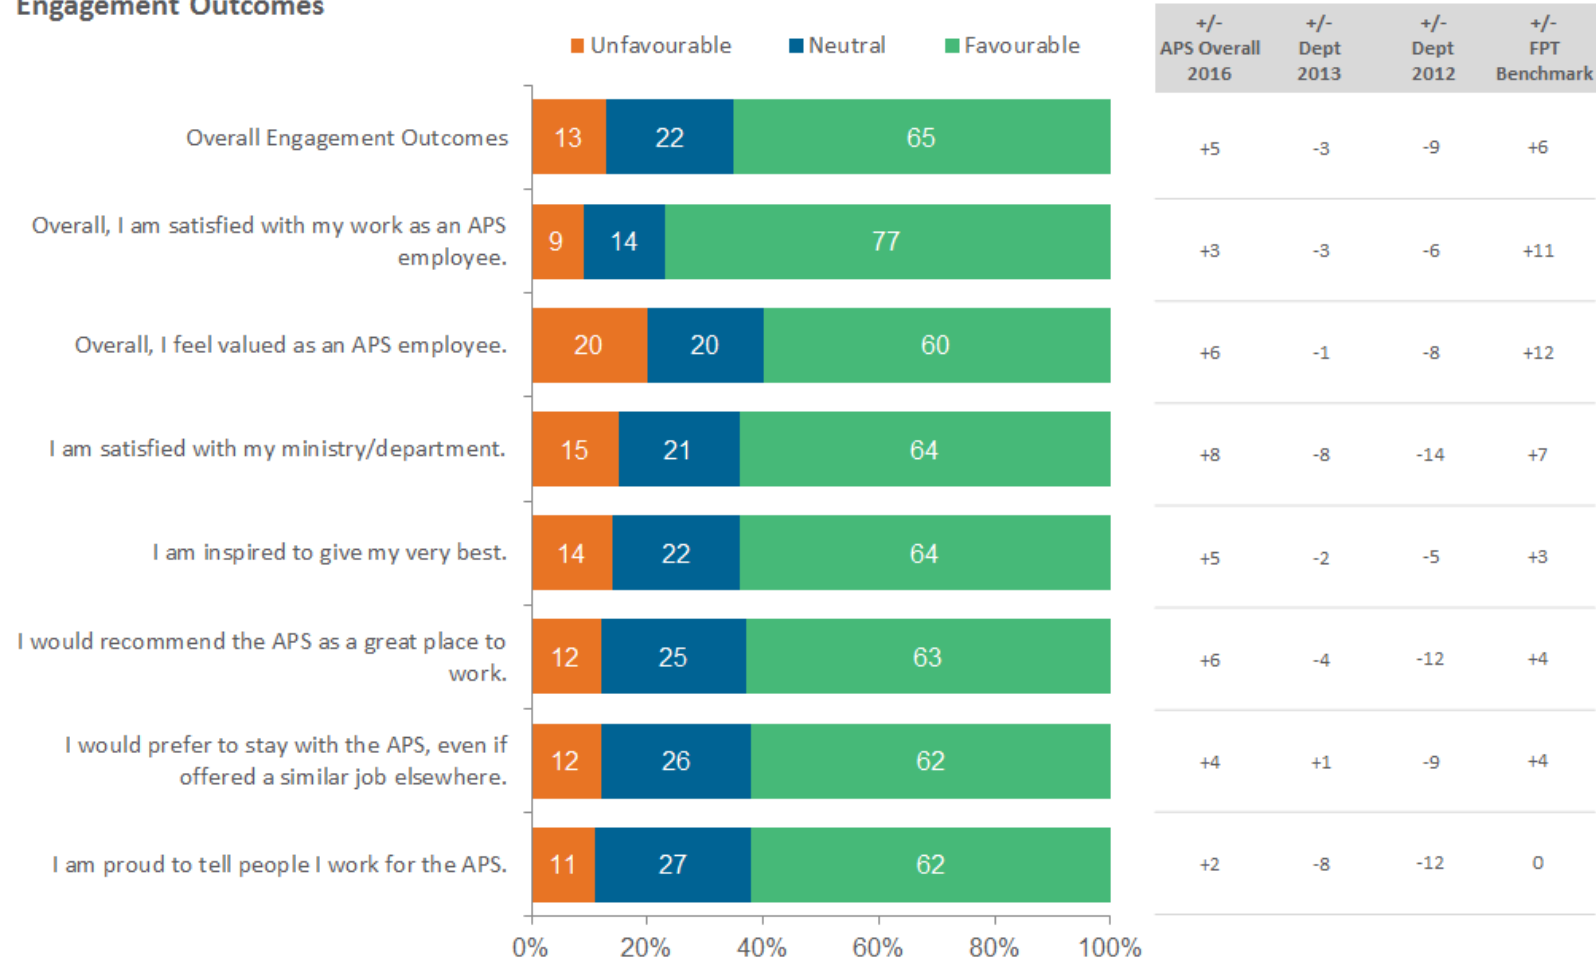

Snapshot Report

Infrastructure (Response Count = 701)

Engagement Outcomes

Snapshot Report

Infrastructure (Response Count = 701)

Engagement Drivers