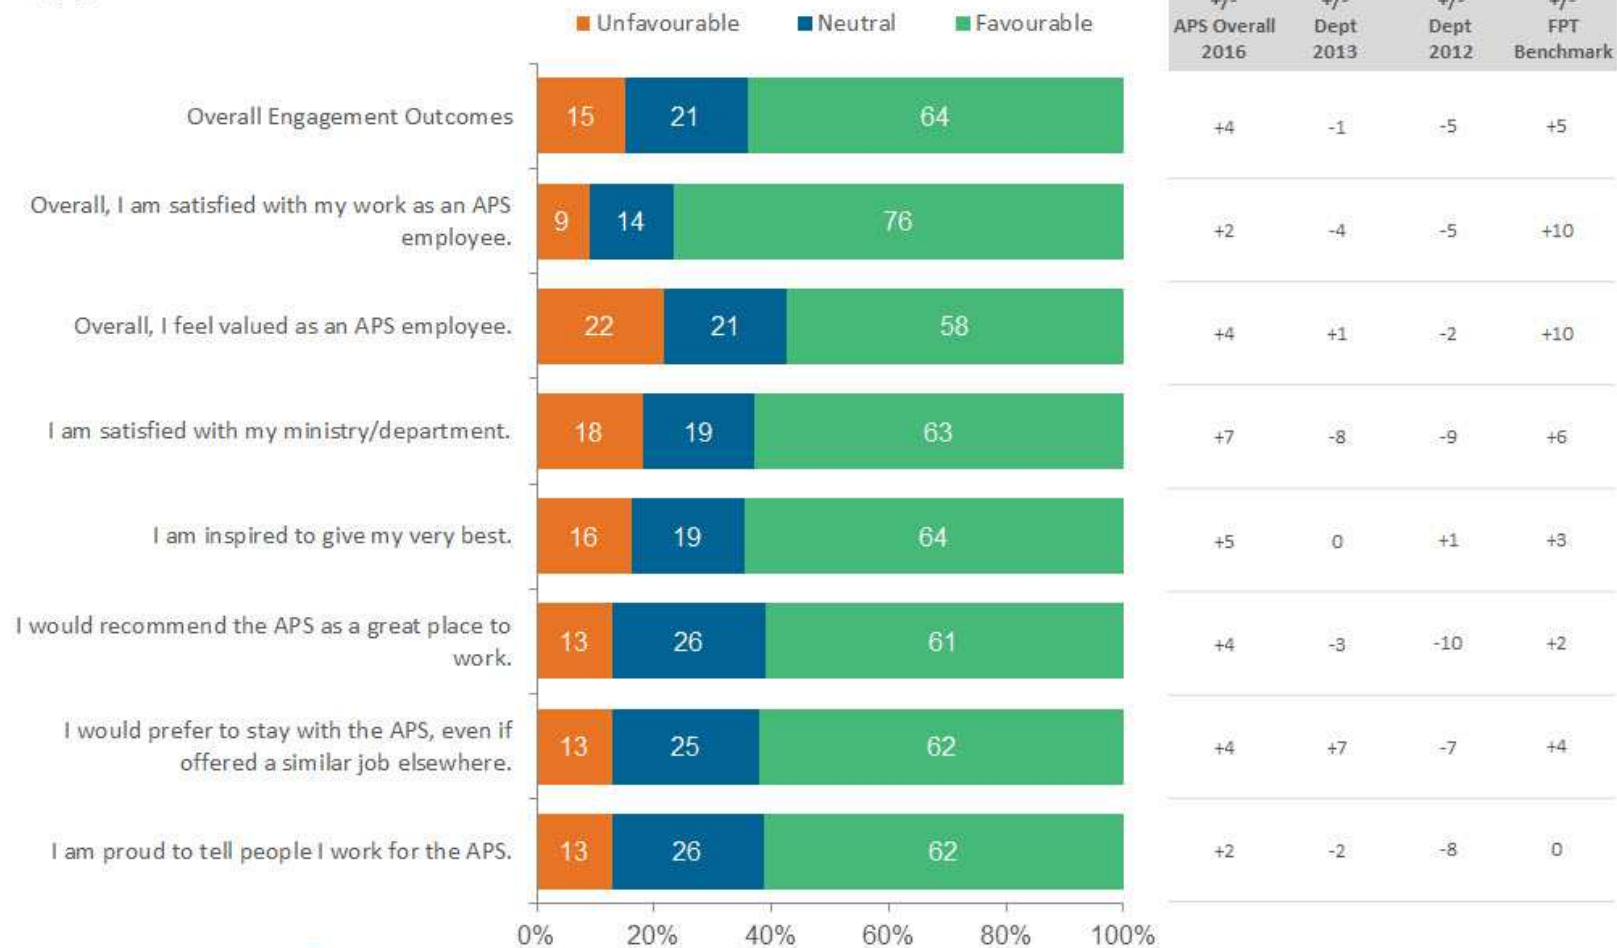

Snapshot Report

Advanced Education (Response Count = 480)

Engagement Outcomes

Snapshot Report

Advanced Education (Response Count = 480)

Engagement Drivers