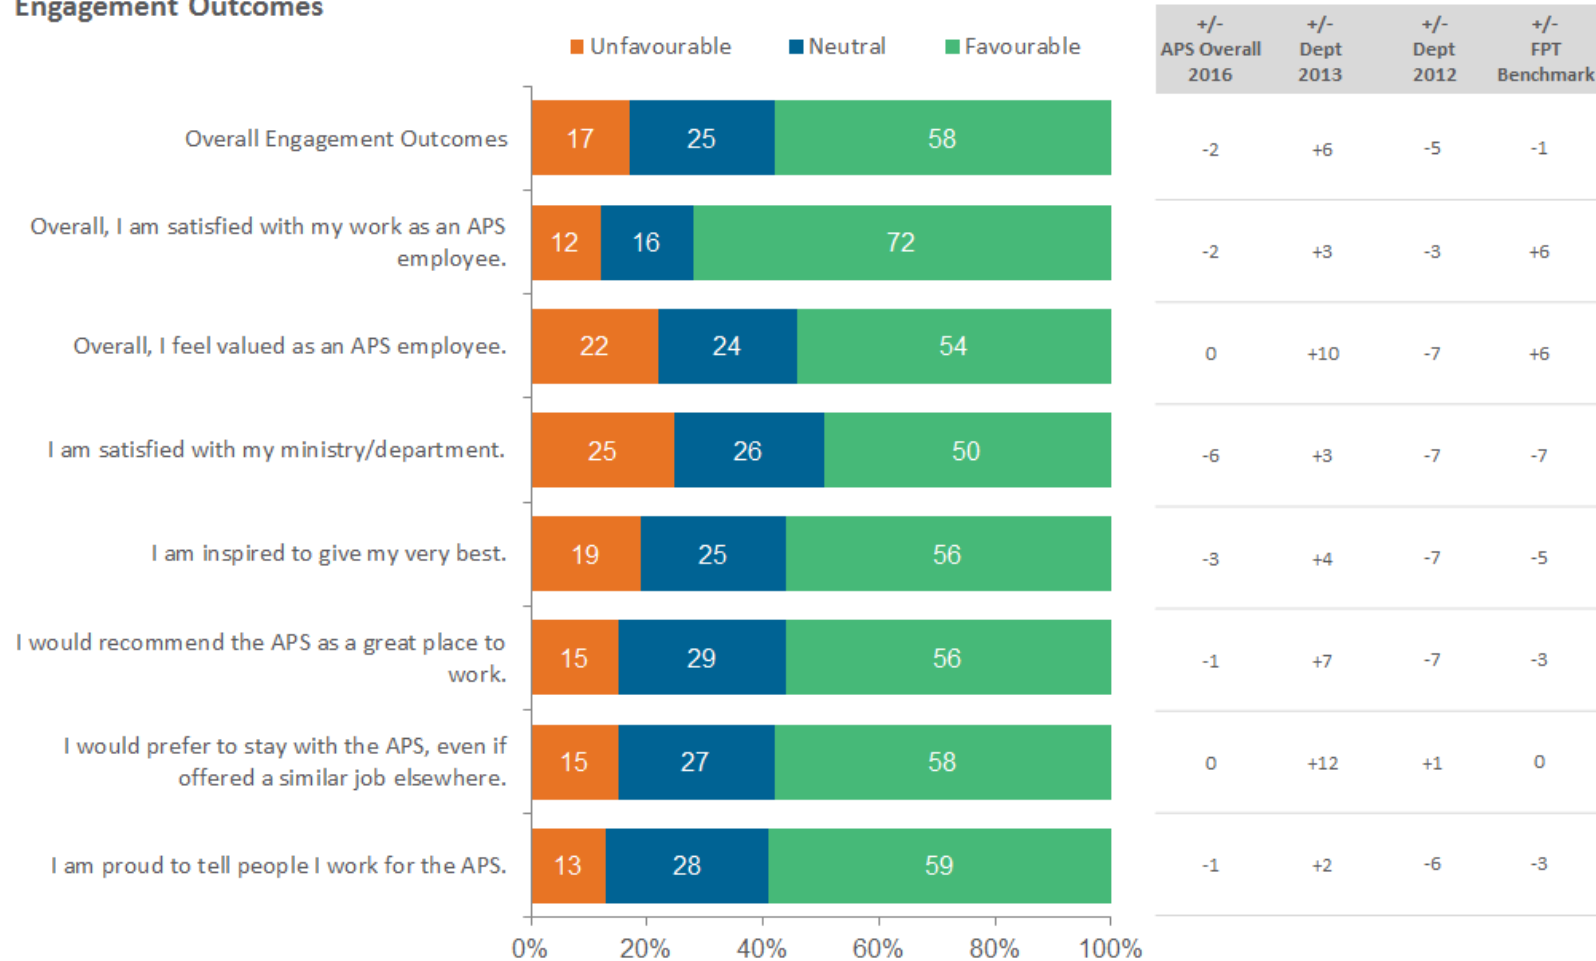

Snapshot Report

Environment and Parks (Response Count = 1805)

Engagement Outcomes

Snapshot Report

Environment and Parks (Response Count = 1805)

Engagement Drivers